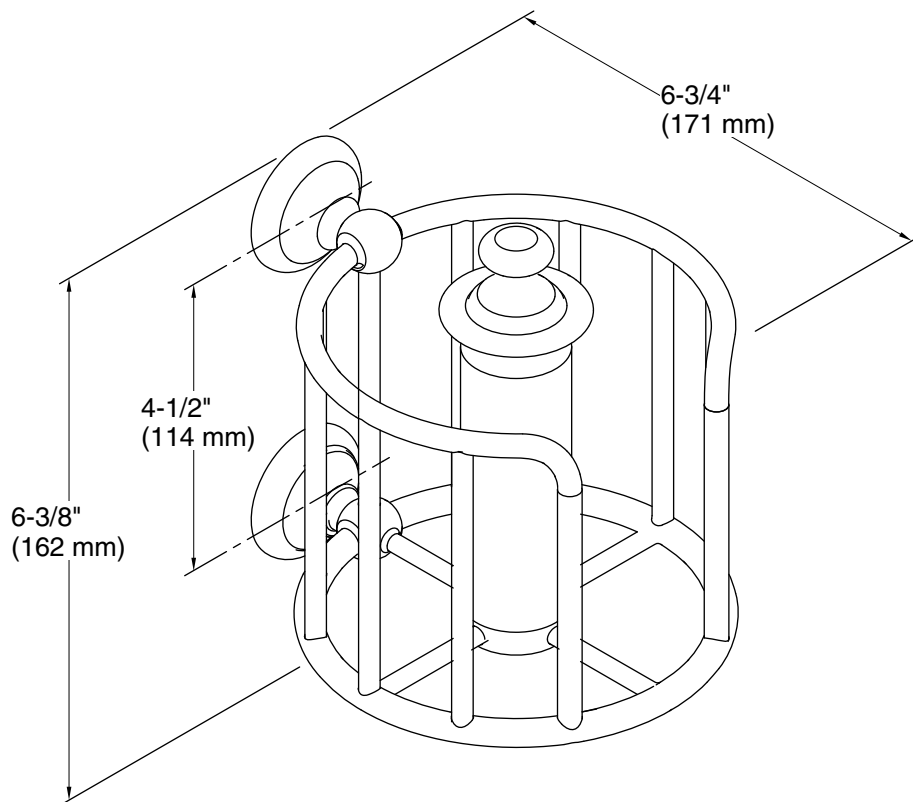

Technical Information

All product dimensions are nominal.

Material: Metal

Notes

Install this product according to the installation guide.

CAUTION: Risk of personal injury. Do not install these products in any area where they are likely to be used inadvertently as a grab bar or support bar. These products are not designed or intended for use as a grab bar or support bar.