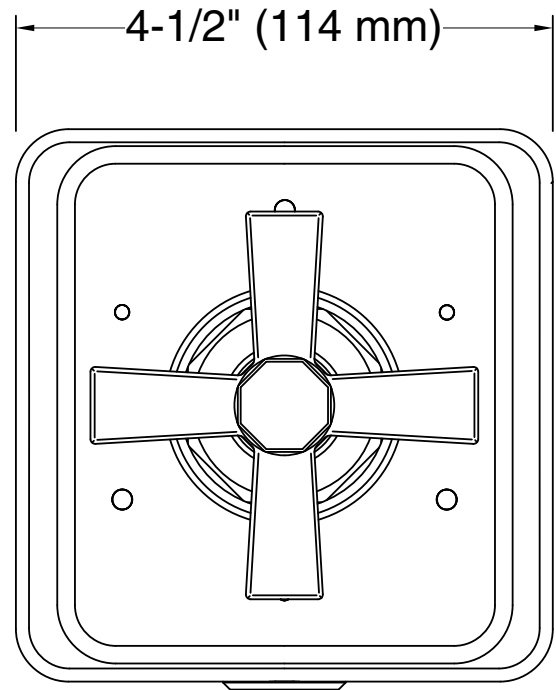

Technical Information

All product dimensions are nominal.

Notes

Install this product according to the installation instructions.

ADA compliant when installed to the specific requirements of these regulations.