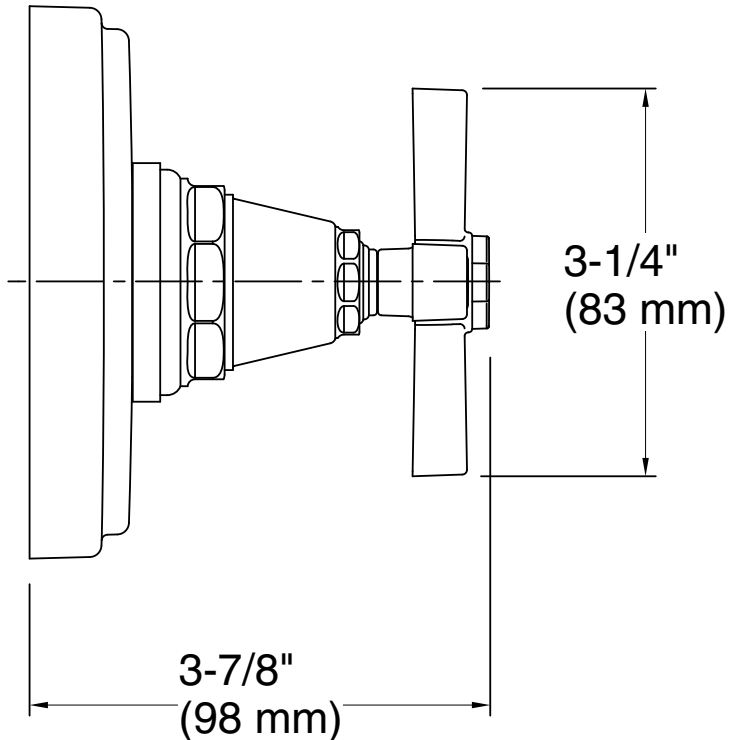

Features

- Includes face plate with handle.
- Single handle provides on/off activation and volume control.
- Supplied with ADA compliant metal Pure Design cross handle.
- Complements the Pinstripe® faucet and accessory collections.

Technical Information

All product dimensions are nominal.

Notes

Install this product according to the installation instructions.

ADA compliant when installed to the specific requirements of these regulations.