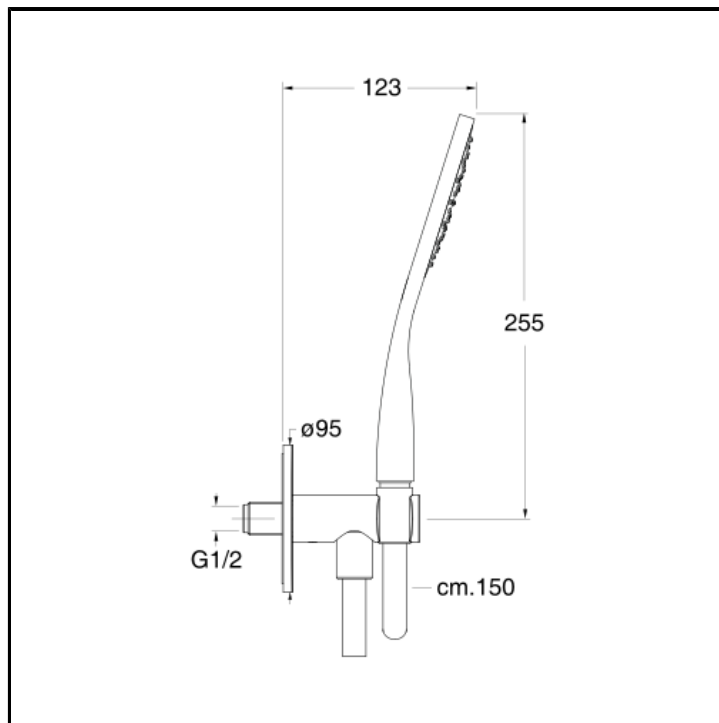

CRIPD664

Hand shower holder with wall outlet, anti-lime hand shower and LONG LIFE flexible hose

FINITURE

 Chrome

CHARACTERISTICS

-

FEATURES FROM TECHNOLOGIES

-