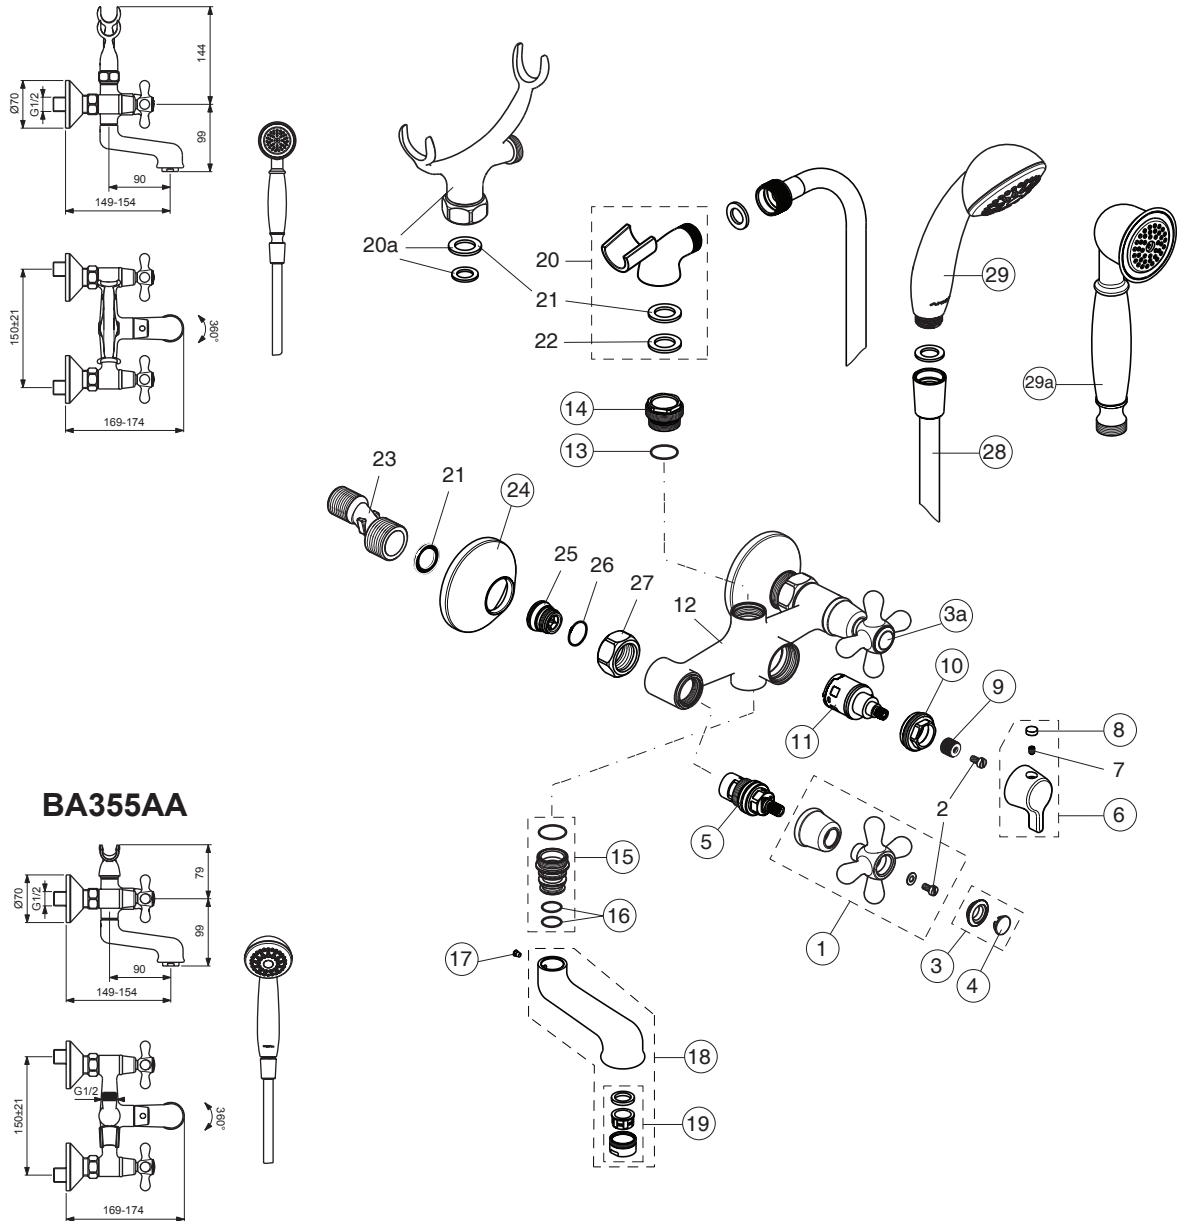

BA354AA

BA355AA

Pos.	Signify	Spare parts-Nr	Quantity	Pos.	Signify	Spare parts-Nr	Quantity
1	Handle-set	B964939AA	1 Set	20	Fork		1 Pcs.
2	Screw M4x8		3 Pcs.	20a	Fork		1 Pcs.
3	Screw and indicator-hot	B960346AA	1 Set	21	Fiberring		3 Pcs.
4	Screw and indicator-cold	B960347AA	1 Set	22	O-Ring Ø24x16x2.5		1 Pcs.
4a	Indicator-hot	B960441NU	1 Pcs.	23	S-connections G1/2"x G3/4"		2 Pcs.
5	Indicator-cold	B960442NU	1 Pcs.	24	Metallrosette	A963489AA	1 Pcs.
5a	Ceramic valve,G1/2,180°	B960350NU	1 Pcs.	25	Nipple M19x1.5LH		2 Pcs.
6	Diverter handle	B961283AA	1 Pcs.	26	O-Ring Ø15.6x1.78		2 Pcs.
7	Screw M4x5		1 Pcs.	27	Coupling nut		2 Pcs.
8	Rubber cap Ø8.1x3	B960583NU	1 Pcs.	28	Shower hose L1500mm	B964952AA	1 Pcs.
9	Insert	B961326NU	1 Pcs.	29	Shower 70mm,1F	BA181AA	1 Pcs.
10	Screw M28x1	B961232AT	1 Pcs.	29a	Shower	B964899MT	1 Pcs.
11	Diverter cartr.GEAR Ø25-5	B961233NU	1 Pcs.				
12	Body bath/shower		1 Pcs.				
13	O-Ring Ø18.2x1.7	B960270NU	2 Pcs.				
14	Nipple M22x1/G3/4	B960286AA	1 Pcs.				
15	Nipple for cast spout	B961319AA	1 Pcs.				
16	O-Ring Ø14x2.4	A961180NU	2 Pcs.				
17	Screw M5x5.5	A960058NU	1 Pcs.				
18	Cast spout	B961339AA	1 Pcs.				
19	Neop.cascade M24x1-D	A960537AA	1 Pcs.				