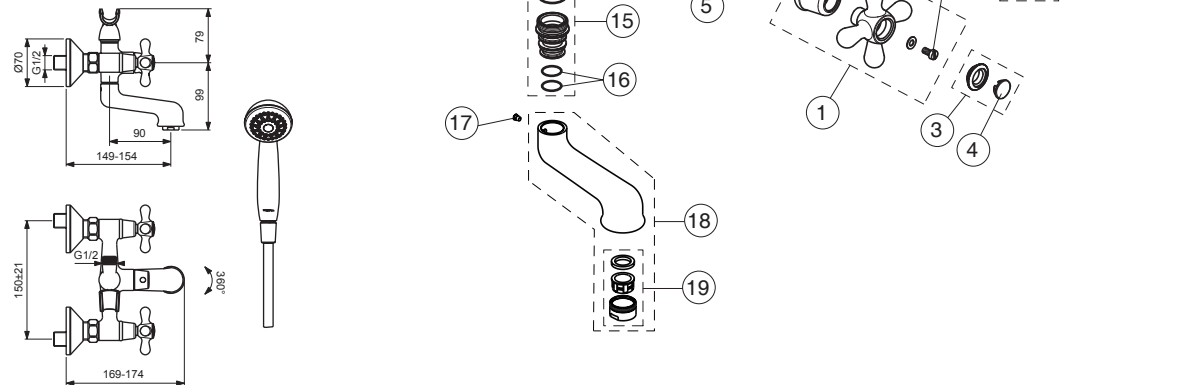

BA354AA

BA355AA

Pos.	Signify	Spare parts-Nr	Quantity	Pos.	Signify	Spare parts-Nr	Quantity
1	Handle-set	B964939AA	1 Set	20	Fork		1 Pcs.
2	Screw M4x8		3 Pcs.	20a	Fork		1 Pcs.
3	Screw and indicator-hot	B960346AA	1 Set	21	Fiberring		3 Pcs.
4	Screw and indicator-cold	B960347AA	1 Set	22	O-Ring Ø24x16x2.5		1 Pcs.
4a	Indicator-hot	B960441NU	1 Pcs.	23	S-connections G1/2"x G3/4"		2 Pcs.
5	Indicator-cold	B960442NU	1 Pcs.	24	Metallrosette	A963489AA	1 Pcs.
5a	Ceramic valve,G1/2,180°	B960350NU	1 Pcs.	25	Nipple M19x1.5LH		2 Pcs.
6	Diverter handle	B961283AA	1 Pcs.	26	O-Ring Ø15.6x1.78		2 Pcs.
7	Screw M4x5		1 Pcs.	27	Coupling nut		2 Pcs.
8	Rubber cap Ø8.1x3	B960583NU	1 Pcs.	28	Shower hose L1500mm	B964952AA	1 Pcs.
9	Insert	B961326NU	1 Pcs.	29	Shower 70mm,1F	BA181AA	1 Pcs.
10	Screw M28x1	B961232AT	1 Pcs.	29a	Shower	B964899MT	1 Pcs.
11	Diverter cartr.GEAR Ø25-5	B961233NU	1 Pcs.				
12	Body bath/shower		1 Pcs.				
13	O-Ring Ø18.2x1.7	B960270NU	2 Pcs.				
14	Nipple M22x1/G3/4	B960286AA	1 Pcs.				
15	Nipple for cast spout	B961319AA	1 Pcs.				
16	O-Ring Ø14x2.4	A961180NU	2 Pcs.				
17	Screw M5x5.5	A960058NU	1 Pcs.				
18	Cast spout	B961339AA	1 Pcs.				
19	Neop.cascade M24x1-D	A960537AA	1 Pcs.				