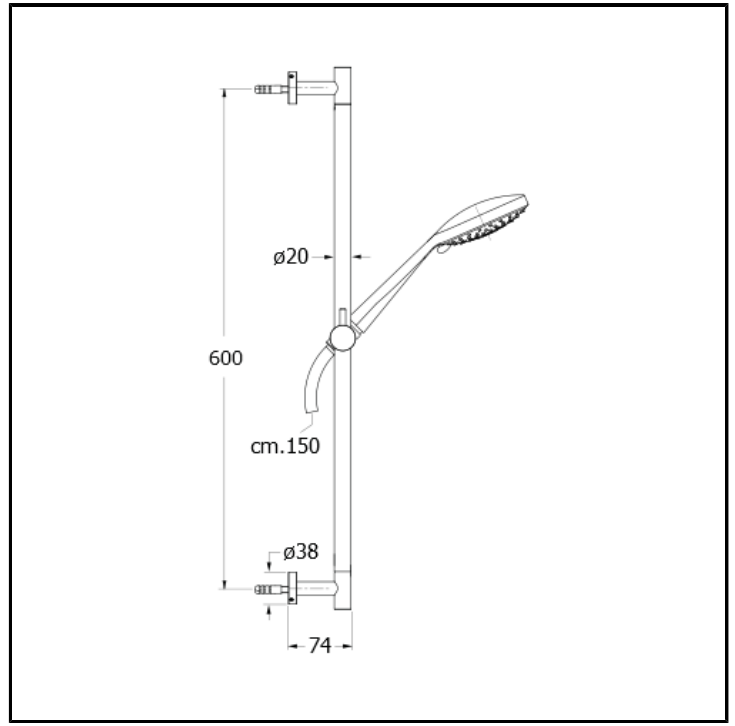

CRIPD092

60 cm sliding bar with LONG LIFE flexible hose and anti-limescale multi-jet hand shower

FINITURE

 Chrome

CHARACTERISTICS

-
-

FEATURES FROM TECHNOLOGIES

-