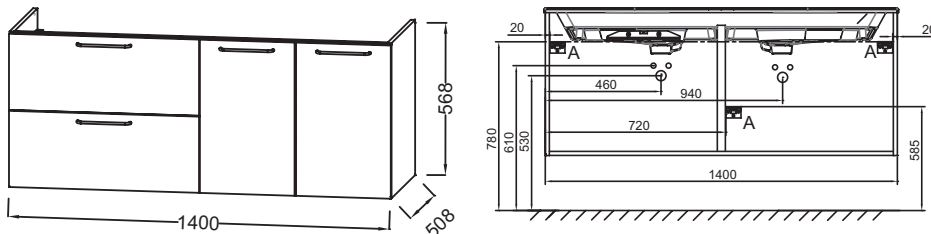

ODÉON RIVE GAUCHE - Base unit for vanity top 140 cm, 2 drawers/2 doors, white handles

Jacob Delafon
PARIS

EB2546-R6

Collection: ODÉON RIVE GAUCHE

Finish*:

Main features:

Features

- DIMENSIONS: 140 x 50.80 x 56.80 cm
- MATERIAL: Lacquer or melamine
- NORMS AND REGULATION: NF
- VERSION: White handle
- INSIDE FINISH: Grey
- ADDITIONAL INFORMATION: tap, vanity top/basin and fixings set not included
- WEIGHT: 49 kg
- INSTALLATION TYPE: Wall-hung
- STORAGE TYPE: Drawer + door
- HANDLE : Attached wire handle
- FIXING: Installer selects fixings set according to wall support

Technical drawing

Product Specification: Base unit for vanity top 140 cm, 2 drawers/2 doors, white handles. EB2546-R6. Collection: ODÉON RIVE GAUCHE. DIMENSIONS: 140 x 50.80 x 56.80 cm. WEIGHT: 49 kg. MATERIAL: Lacquer or melamine. INSTALLATION TYPE: Wall-hung. NORMS AND REGULATION: NF. STORAGE TYPE: Drawer + door. VERSION: White handle. HANDLE : Attached wire handle. INSIDE FINISH: Grey. FIXING: Installer selects fixings set according to wall support. ADDITIONAL INFORMATION: tap, vanity top/basin and fixings set not included.