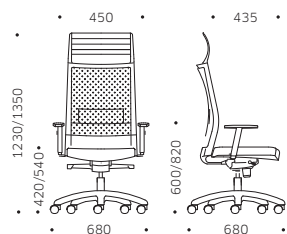

IXTZX

IXSID

IQP5D

OPERATIVE TASK

EXPO LIGHT QX/LX E IQ/IX ADVANCED SWIVEL CHAIR

IXTZX

IXSID

IQP5D

SCHIENALE IMBOTTITO UPHOLSTERED BACKREST

LYTYX

LXSZX

LXSIL

LXS5L

SCHIENALE IN RETE, BASE ALLUMINIO MESH BACKREST, ALUMINIUM BASE

MODELLI DISPONIBILI AVAILABLE MODELS

IX/IQ

Schienale imbottito / Upholstered backrest / Dossier rembouré / Respaldo tapizado

QX/LX/LY

Schienale in rete / Mesh backrest / Dossier en maille / Respaldo de malla

MISURE E VARIANTI SIZES AND VARIANTS

LXSZX / IXTZX