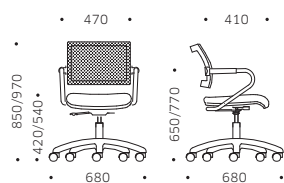

MISURE E VARIANTI SIZES AND VARIANTS

QXOND