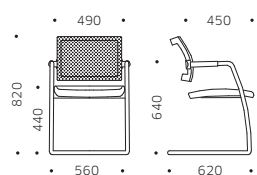

LX2VN / LX2VL

CERTIFICAZIONI CERTIFICATIONS

EN 16139 EN 1022 EN 1728 Test by CATAS

FINITURE FINISHES

PARTI METALLICHE METAL PARTS

Cromato, verniciato nero o argento (RAL 9006) / Chromed, black or silver (RAL 9006) painted / Chrome, verni couleur noir, ou argent (RAL 9006) / Cromo, acabado en negro o plateado (RAL 9006)

PARTI IN PLASTICA PLASTIC PARTS

Nero / Black / Noir / Negro

PARTI IN ALLUMINIO ALUMINIUM PARTS

Lucido, verniciato nero o argento (RAL 9006) / Polished, black or silver (RAL 9006) painted / Poli, verni couleur noir, ou argent (RAL 9006) / Pulido, acabado en negro o plateado (RAL 9006)

ACCESSORI ACCESSORIES

BRACCIOLO ARMREST

Acciaio con appoggio in polipropilene / Steel with polypropylene pad / Acier avec soutien en polypropylène / Acero con apoyo en polipropileno

BASE GIREVOLE SWIVEL BASE

Alluminio a 5 razze / Aluminium 5 stars / Aluminium 5 branches / Aluminio de 5 radios

Poliammide a 5 razze / Polyamide 5 stars / Polyamide 5 branches / Poliamida de 5 radios

BASE FISSA FIXED BASE

A cantilever con braccioli, appoggio in polipropilene / Cantilever with armrests, polypropylene pad / Piètement luge avec accoudoirs, soutien en polypropylène / Trineo con apoyabrazos, apoyo en polipropileno

RIVESTIMENTI COVERINGS

rete
netting
réseau
red

RE - RS

tessuto
fabric
tissu
tela

AG - AR - AL - BR - BB - BL - CR - CT - CE - DB - ET

pelle
leather
cuir
cuero

EP - FP

DOTAZIONI MECCANICHE TECHNICAL FEATURES

Sedile regolabile in altezza

EN Height adjustable seat

FR Siège réglable en hauteur

ES Asiento regulable en altura