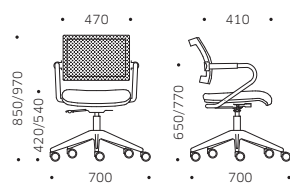

MISURE E VARIANTI SIZES AND VARIANTS

LXOEX

CERTIFICAZIONI CERTIFICATIONS

EN 16139 EN 1022 EN 1728 Test by CATAS

FINITURE FINISHES

PARTI METALLICHE METAL PARTS

Cromato, verniciato nero o argento (RAL 9006) / Chromed, black or silver (RAL 9006) painted / Chrome, verni couleur noir, ou argent (RAL 9006) / Cromo, acabado en negro o plateado (RAL 9006)

PARTI IN PLASTICA PLASTIC PARTS

Nero / Black / Noir / Negro

PARTI IN ALLUMINIO ALUMINIUM PARTS

Lucido, verniciato nero o argento (RAL 9006) / Polished, black or silver (RAL 9006) painted / Poli, verni couleur noir, ou argent (RAL 9006) / Pulido, acabado en negro o plateado (RAL 9006)

ACCESSORI ACCESSORIES

BRACCIOLO ARMREST

Acciaio con appoggio in polipropilene / Steel with polypropylene pad / Acier avec soutien en polypropylène / Acero con apoyo en polipropileno

BASE GIREVOLE SWIVEL BASE

Alluminio a 5 razze / Aluminium 5 stars / Aluminium 5 branches / Aluminio de 5 radios

Poliammide a 5 razze / Polyamide 5 stars / Polyamide 5 branches / Poliamida de 5 radios

BASE FISSA FIXED BASE

A cantilever con braccioli, appoggio in polipropilene / Cantilever with armrests, polypropylene pad / Piètement luge avec accoudoirs, soutien en polypropylène / Trineo con apoyabrazos, apoyo en polipropileno

RIVESTIMENTI COVERINGS

rete
netting
réseau
red

RE - RS

tessuto
fabric
tissu
tela

AG - AR - AL - BR - BB - BL - CR - CT - CE - DB - ET

pelle
leather
cuir
cuero

EP - FP

DOTAZIONI MECCANICHE TECHNICAL FEATURES

Sedile regolabile in altezza

EN Height adjustable seat

FR Siège réglable en hauteur

ES Asiento regulable en altura