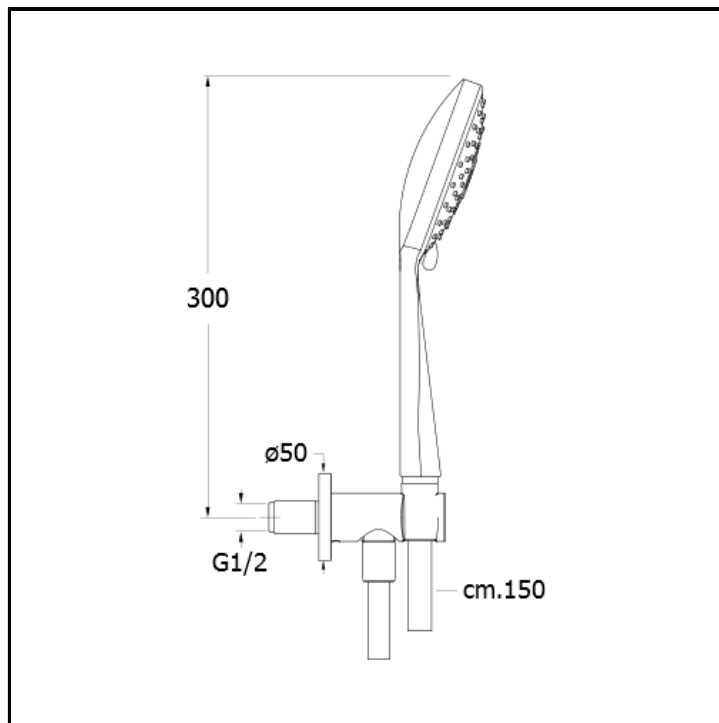

Hand shower holder with wall outlet, anti-lime multi-jet hand shower and LONG LIFE flexible hose