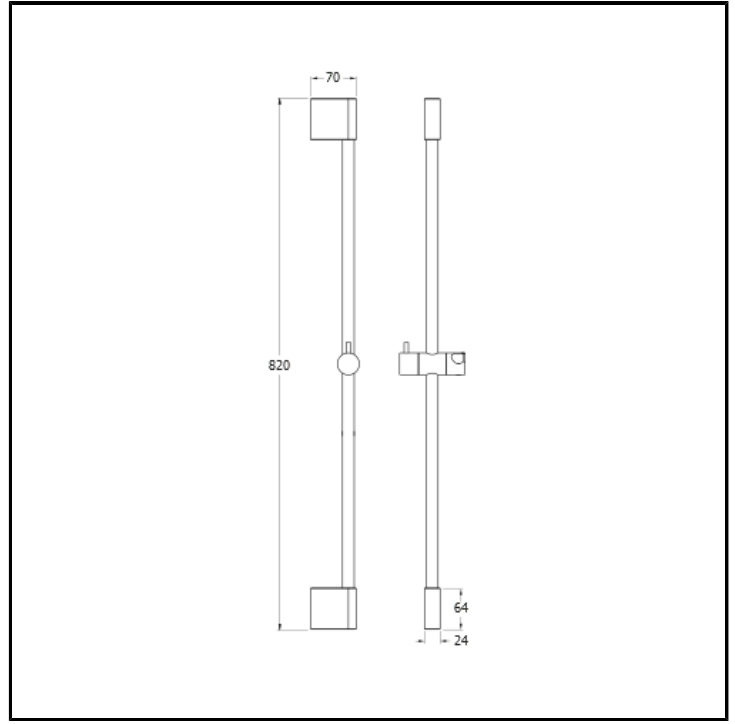

# CRIPD063

80 cm sliding bar with slide rail