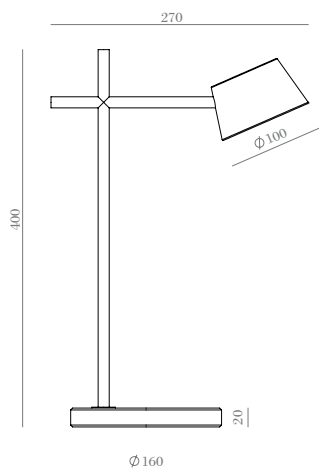

# Nera

Designed by Pepe Fornas 2020

S1229