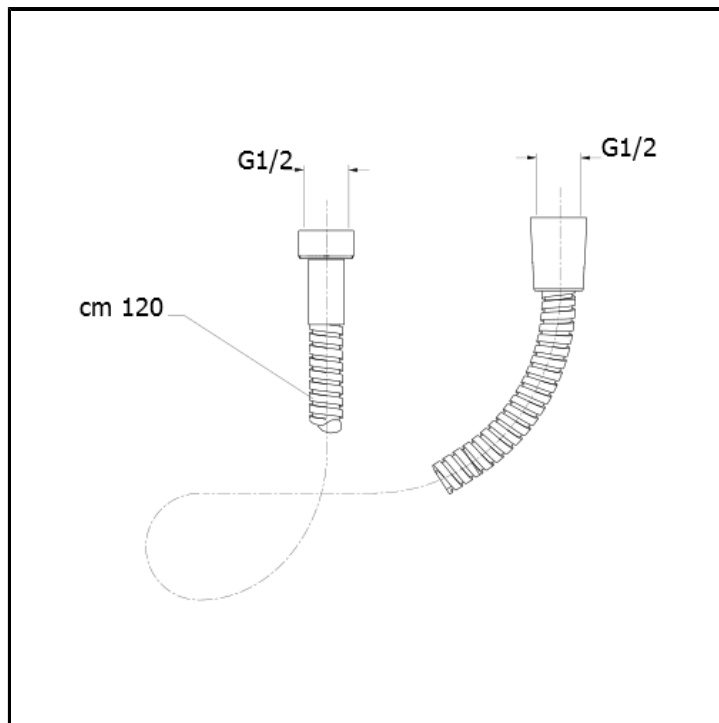

CRIPD050

120 cm 1/2"x 1/2" double interlock brass flexible hose

FINITURE

-  Chrome
-  Yellow gold oro
-  Brushed old brass

CHARACTERISTICS

-

TPOLOGY

-
-