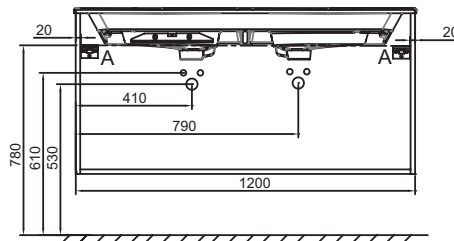

E10 - Mèlaminé
Chêne Québec

N18 - Mèlaminé
brillant Blanc

E52 - Mèlaminé
Chêne tabac

NR4 - Mèlaminé
Marbre blanc

M90 - Mèlaminé
Noir mat

Main features:

Features

- DIMENSIONS: 120 x 50.80 x 56.80 cm
- MATERIAL: Lacquer or melamine
- NORMS AND REGULATION: NF
- VERSION: Bronze handle
- INSIDE FINISH: Grey
- ADDITIONAL INFORMATION: tap, vanity top/basin and fixings set not included

- WEIGHT: 50.5 kg
- INSTALLATION TYPE: Wall-hung
- STORAGE TYPE: Drawer
- HANDLE : Attached wire handle
- FIXING: Installer selects fixings set according to wall support

Consumer benefits

- SOUND COMFORT: Drawers equipped with a damper close system
- PERFECT FINISH: Wide choice of finishes

Installation benefits

- EASY INSTALLATION: Assembled cabinet

Required products

- EB2565: Vanity top frosted glass 121 cm
- EXAT112-Z: Vanity top 120 cm

Technical drawing

Product Specification: Base unit for vanity top 120 cm, 3 drawers, bronze handles. EB2545-R7. Collection: ODÉON RIVE GAUCHE. DIMENSIONS: 120 x 50.80 x 56.80 cm. WEIGHT: 50.5 kg. MATERIAL: Lacquer or melamine. INSTALLATION TYPE: Wall-hung. NORMS AND REGULATION: NF. STORAGE TYPE: Drawer. VERSION: Bronze handle. HANDLE : Attached wire handle. INSIDE FINISH: Grey. FIXING: Installer selects fixings set according to wall support. ADDITIONAL INFORMATION: tap, vanity top/basin and fixings set not included.