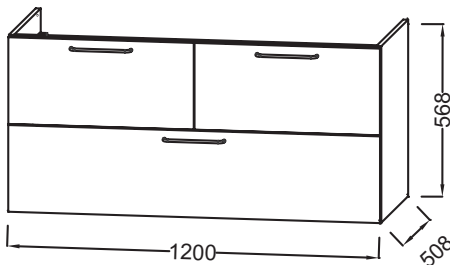

E10 - Mèlaminé
Chêne Québec

N18 - Mèlaminé
brillant Blanc

E52 - Mèlaminé
Chêne tabac

NR4 - Mèlaminé
Marbre blanc

M90 - Mèlaminé
Noir mat

Main features:

Features

- DIMENSIONS: 120 x 50.80 x 56.80 cm
- MATERIAL: Lacquer or melamine
- NORMS AND REGULATION: NF
- VERSION: Bronze handle
- INSIDE FINISH: Grey
- ADDITIONAL INFORMATION: tap, vanity top/basin and fixings set not included

- WEIGHT: 50.5 kg
- INSTALLATION TYPE: Wall-hung
- STORAGE TYPE: Drawer
- HANDLE : Attached wire handle
- FIXING: Installer selects fixings set according to wall support

Consumer benefits

- SOUND COMFORT: Drawers equipped with a damper close system
- PERFECT FINISH: Wide choice of finishes

Installation benefits

- EASY INSTALLATION: Assembled cabinet

Required products

- EB2565: Vanity top frosted glass 121 cm
- EXAT112-Z: Vanity top 120 cm

Technical drawing

Product Specification: Base unit for vanity top 120 cm, 3 drawers, bronze handles. EB2545-R7. Collection: ODÉON RIVE GAUCHE. DIMENSIONS: 120 x 50.80 x 56.80 cm. WEIGHT: 50.5 kg. MATERIAL: Lacquer or melamine. INSTALLATION TYPE: Wall-hung. NORMS AND REGULATION: NF. STORAGE TYPE: Drawer. VERSION: Bronze handle. HANDLE : Attached wire handle. INSIDE FINISH: Grey. FIXING: Installer selects fixings set according to wall support. ADDITIONAL INFORMATION: tap, vanity top/basin and fixings set not included.