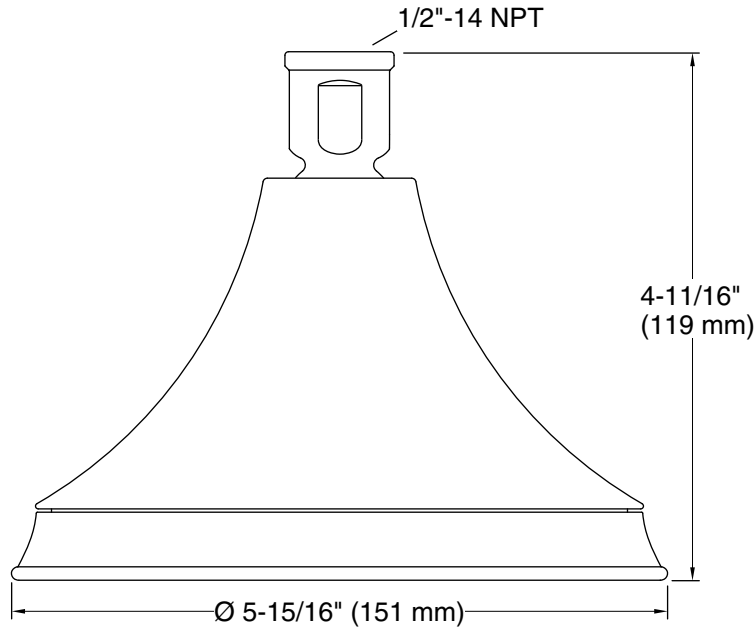

Technical Information

All product dimensions are nominal.

Drain included: No

Showerhead/Body Spray:

Rated maximum flow: 1.75 gal/min (6.6 l/min)

Pressure: 80 psi (5.5 bar)

Notes

For use with automatic compensating valves rated at 1.5 gal/min (5.7 l/min) or less.

Install this product according to the installation guide.