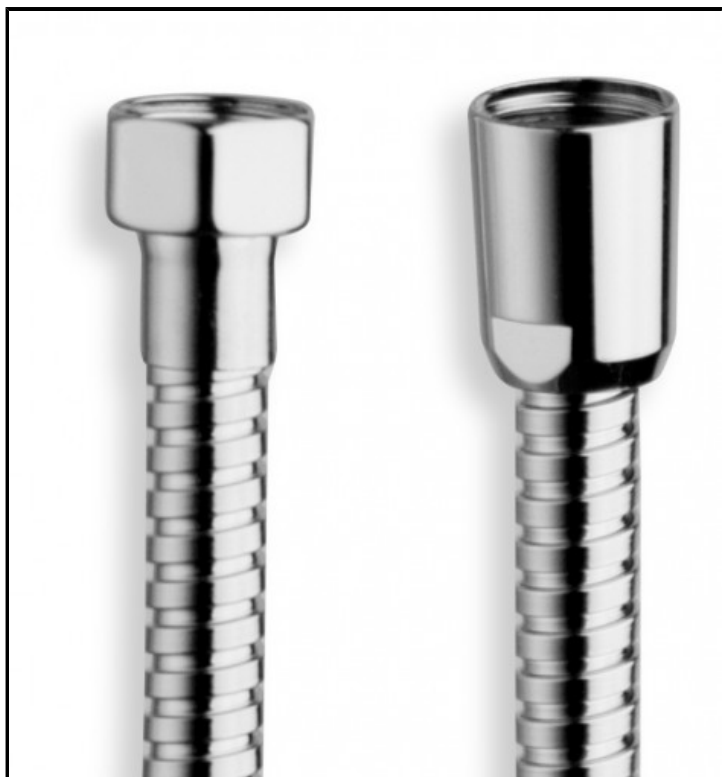

CRIPD052

150 cm 1/2"x 1/2" double interlock brass flexible hose

FINITURE

-  Chrome
-  Yellow gold oro
-  Brushed old brass

CHARACTERISTICS

-

TYPOLOGY

-
-