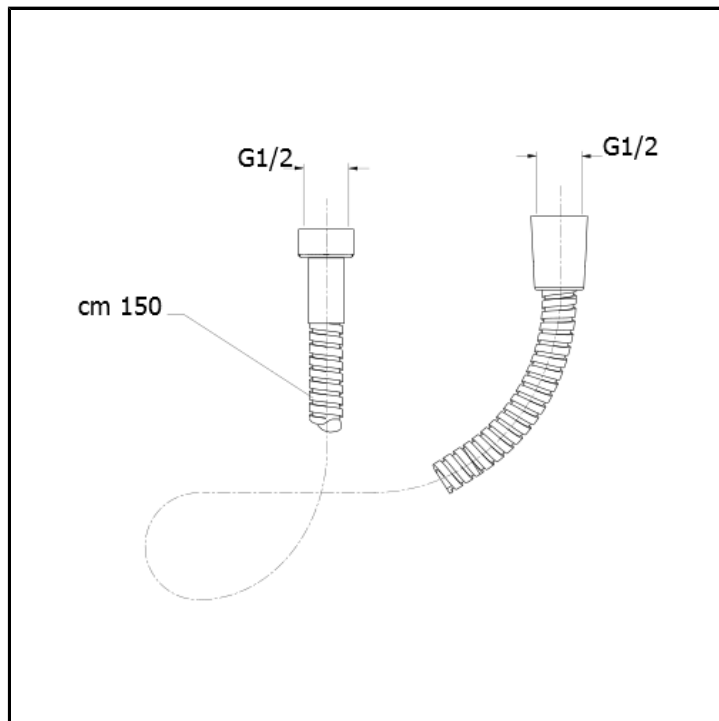

CRIPD052

150 cm 1/2"x 1/2" double interlock brass flexible hose

FINITURE

-  Chrome
-  Yellow gold oro
-  Brushed old brass

CHARACTERISTICS

-

TYPOLOGY

-
-