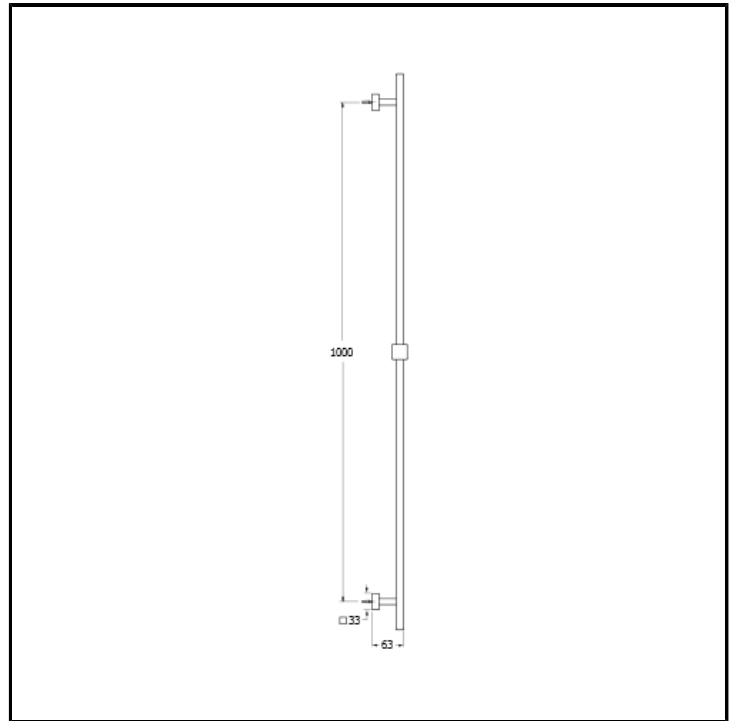

100 cm sliding bar with slide rail