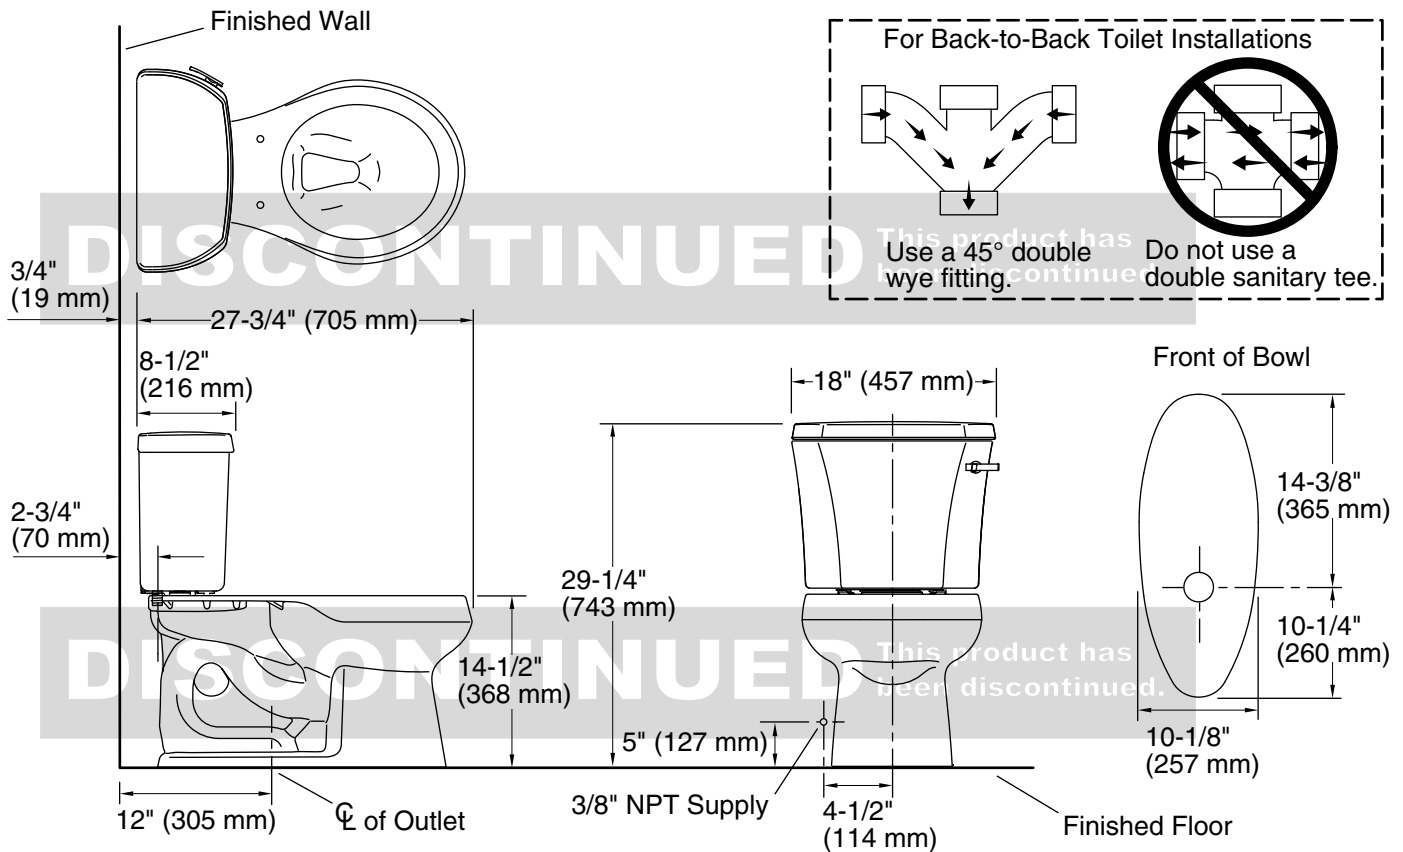

#### Features

- Two-piece toilet.
- Round-front bowl offers an ideal solution for smaller baths and powder rooms.
- 1.6 gallons per flush (gpf).
- Right-hand trip lever included.
- Tank locks included.
- Combination consists of the K-4468-TR tank and the K-4197 bowl.
- Coordinates with other products in the Wellworth collection.

#### Installation

- Standard 12" (305 mm) rough-in.
- Three-bolt installation.
- Seat and supply line sold separately.

#### Technical Information

All product dimensions are nominal.

Toilet type: Two-piece, Floor-mount

Waste Outlet: Floor

Bowl shape: Round-front

Flush type: Class Five®

Trap passageway: 2-1/8" (54 mm)

Water Consumption

Full: 1.6 gpf (6 lpf)

Water surface size: 10-1/2" x 7-3/4" (267 mm x 197 mm)

Rim to water surface: 5-1/4" (133 mm)

Rough-in: 12" (305 mm)

Seat-mounting holes: 5-1/2" (140 mm)