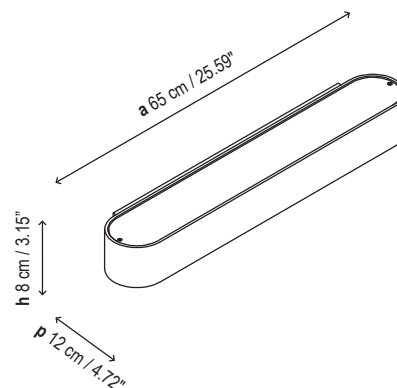

Name: BCN

Design: Joana Bover / 2012

Typology: Wall lamp

Environment: Indoor

Technical description:

Wall sconce with two upper and lower 24W T5 fluorescent bulbs, releasing warm, diffused light from both the top and bottom of the fixture. With a polyurethane shade in a lacquered, high gloss finish, available in white, black and red. Additional colors may be available upon request. The frosted glass diffusers are included in the fixture. Consult sales team for possible dimming options. The BCN holds an IP rating of 20. (IP 20)

Lamps description

⏏ Earthing: compulsory

⚠ Ready for mounting on normally flammable surface

↔ 2 x 24 W T5

Voltage: 230V~50Hz

📦 1 Box 21 x 67 x 15 cm

Vol.: 0,021 m³

Weight: 4 kg

Measures

Project information

Project name:	Approved by:
Fixture type:	Date:
Location:	Prepared by:
Comments:	Prepared for:

Photometrics