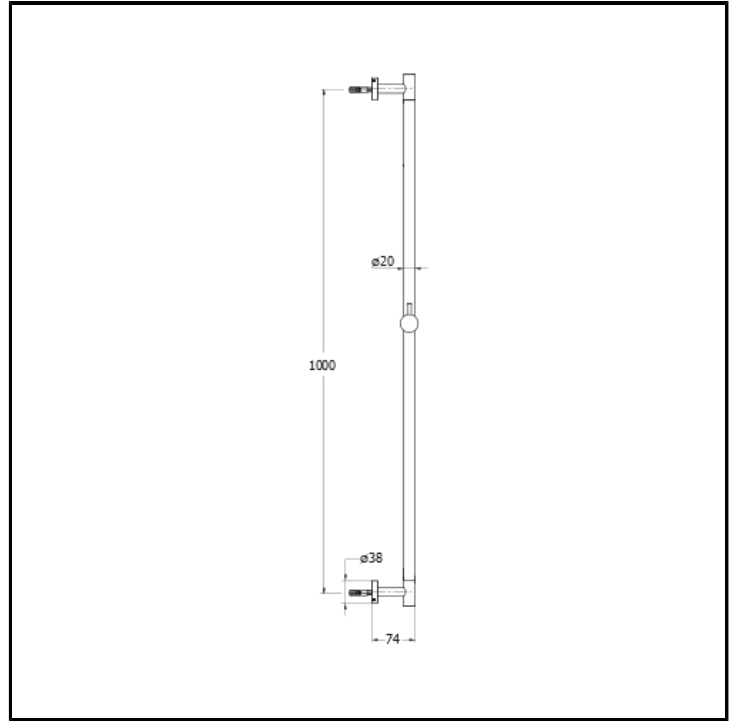

CRIPD068

100 cm sliding bar with slide rail

FINITURE

 Chrome

CHARACTERISTICS

-

INSTALLATION

- Wall