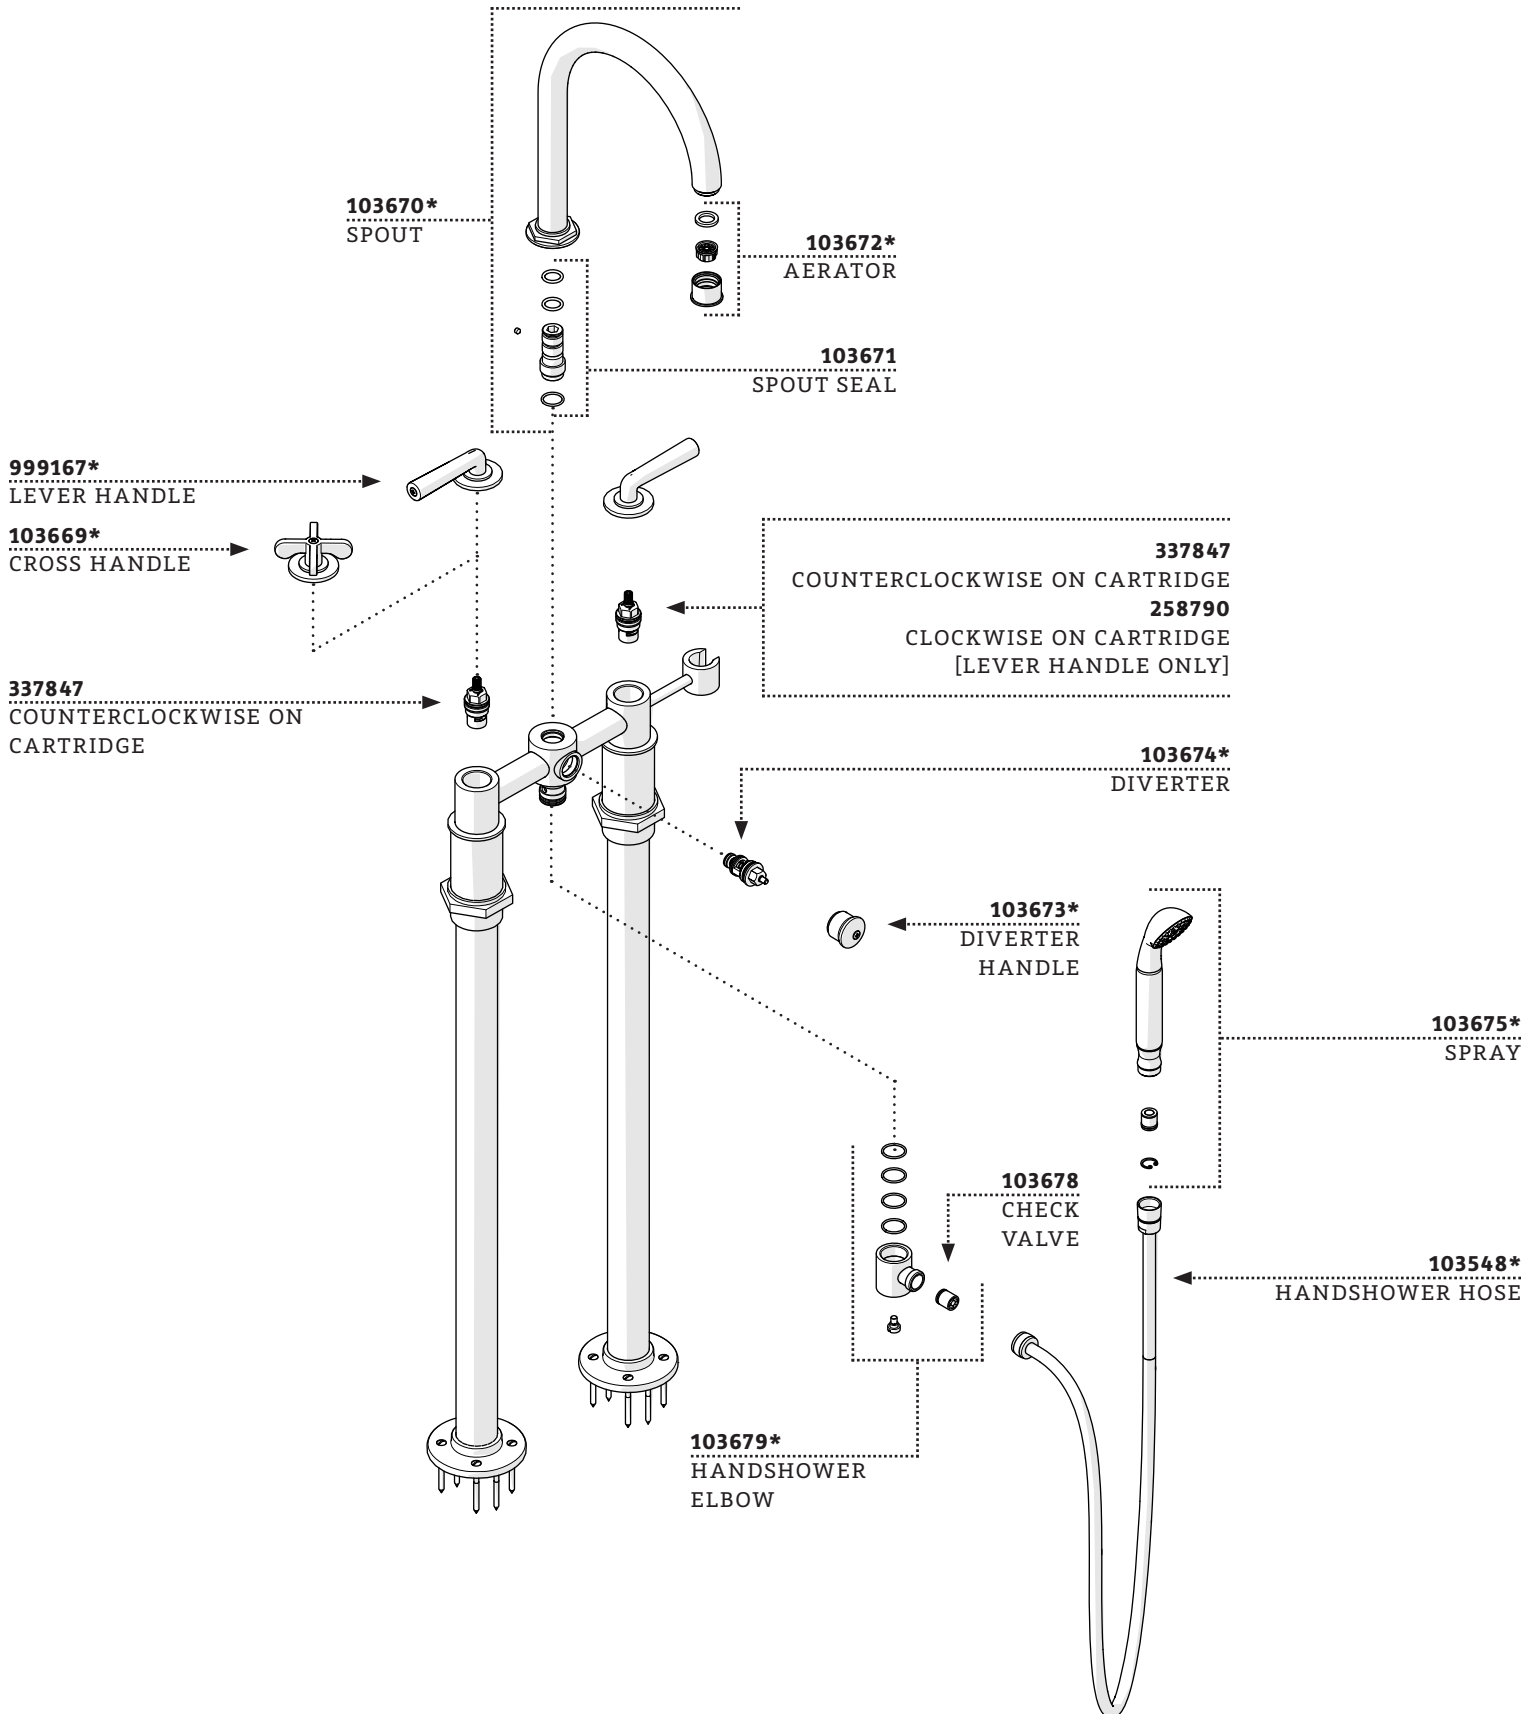

ESTB. 1978

WATERWORKS

SERVICE PARTS

STYLES: HNXT60, HNXT70

*FINISH/COLOR MUST BE SPECIFIED WHEN ORDERING
++SUPPLIED AS A PAIR

DOCUMENT: SPHN17_REV02

ESTB. 1978

WATERWORKS

SERVICE PARTS

STYLES: HNXT60, HNXT70

*FINISH/COLOR MUST BE SPECIFIED WHEN ORDERING
++SUPPLIED AS A PAIR

DOCUMENT: SPHN17_REV02

103950*
UNION

103677
UNION
SEAL

103680*
FREESTANDING LEG

103681*
MOUNTING
HARDWARE