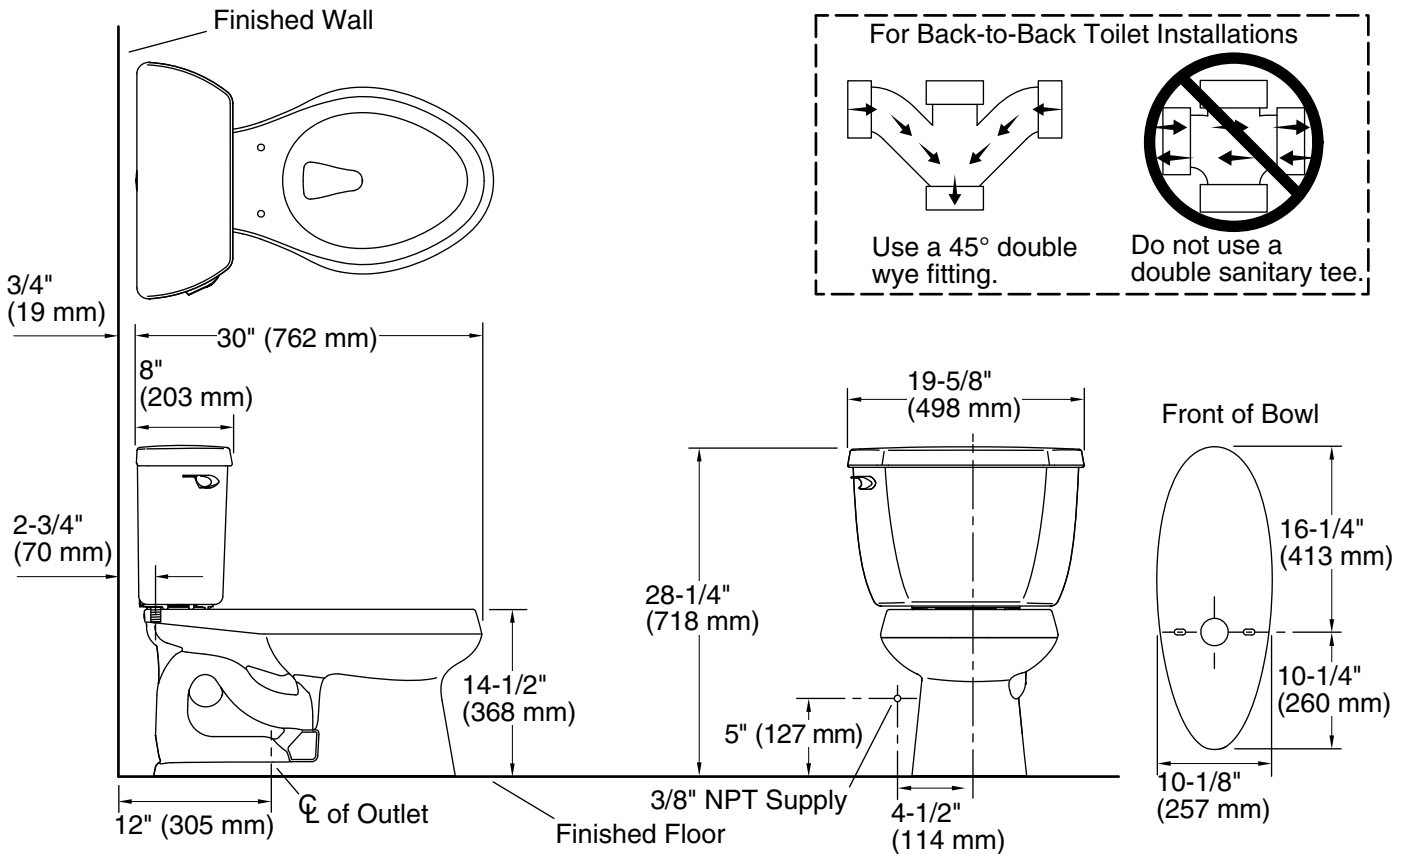

Wellworth® Classic

Two-piece elongated 1.28 gpf toilet
K-3575

Features

- Two-piece toilet.
- Elongated bowl offers added room and comfort.
- 1.28 gpf (4.8 lpf).
- Standard left-hand trip lever included.
- Combination consists of the K-4436 tank and the K-4198 bowl.
- Coordinates with other products in the Wellworth collection.

Installation

- Standard 12" (305 mm) rough-in.
- Seat and supply line sold separately.

Water Conservation & Rebates

- Eligible for consumer rebates in some municipalities.

Recommended Products/Accessories

Included Components

Product consists of:

- K-4198 Elongated Bowl
- K-4436 Toilet tank, 1.28 gpf

Additional Components:

- Bolt cap accessory pack
- Tank accessory pack
- Tank cover
- Trip lever

Codes/Standards

Color	Code	Description
	0	White
	96	Biscuit
	47	Almond
	7	Black Black™

KOHLER®

Wellworth® Classic Two-piece elongated 1.28 gpf toilet K-3575

Technical Information

All product dimensions are nominal.

Toilet type:	Two-piece, Floor-mount
Waste Outlet:	Floor
Bowl shape:	Elongated
Flush type:	Class Five®
Trap passageway:	2-1/8" (54 mm)
Water Consumption	
Full:	1.28 gpf (4.8 lpf)
Water surface size:	11-1/4" x 8-1/4" (286 mm x 210 mm)
Rim to water surface:	5-1/4" (133 mm)
Rough-in:	12" (305 mm)
Seat-mounting holes:	5-1/2" (140 mm)