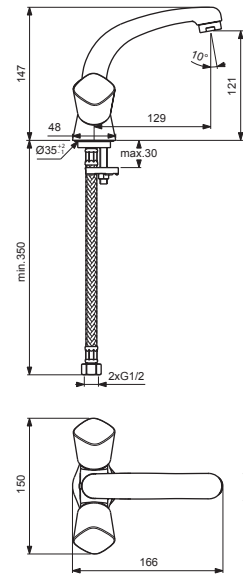

BA244AA

Pos.	Signify	Spare parts-Nr.	Quantity	Pos.	Signify	Spare parts-Nr.	Quantity
1	Handle kompl.(Red)	B961217AA	1 Set	11	Connecting set	B960415NU	1 Set
1a	Handle kompl.(Blue)	B961218AA	1 Set	12	Flex hose G1/2 /L400	B960413NU	1 Pcs.
2	Screw M4x8		2 Pcs.				
3	Metal ring M4 Ø4.3xØ9x0.5		2 Pcs.				
4	Insert(Red)		1 Pcs.				
	Insert(Blue)		1 Pcs.				
5	Ceramic valve,G1/2,180°	B960350NU	1 Pcs.				
6	Body		1 Pcs.				
7	Cast spout-compl.	B964567AA	1 Set				
8	Sealing set for cast spout	B964670NU	1 Set				
9	Perlator M24x1-A	B964943AA	1 Pcs.				
10	Screw M5x5.5	B960273NU	1 Pcs.				