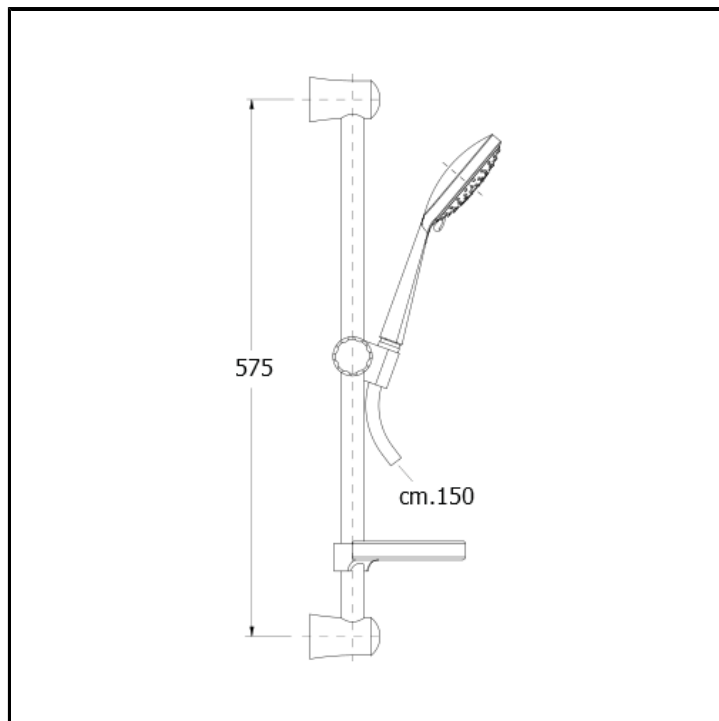

CRIPD097

57 cm sliding bar with LONG LIFE flexible hose, anti-limescale multi-jet hand shower and soap holder

FINITURE

 Chrome

CHARACTERISTICS

-
-

FEATURES FROM TECHNOLOGIES

-