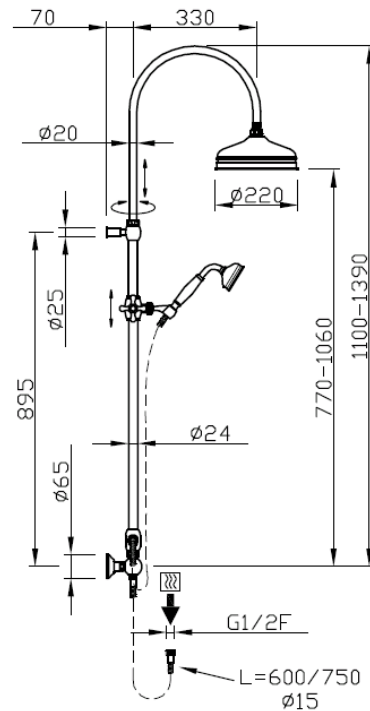

Telescopic colonial exposed

Telescopic colonial exposed
30026/ED-VR

TECHNICAL INFORMATION

Traditional telescopic and turning shower column with adjustable mounting with articulated shower holder, diverter and external holder with brass flexible hose cm 60. Ø220 non-liming inspectable and serviceable traditional shower head in brass/stainless steel. Brass inspectable and serviceable traditional one jet shower. Brass double spiral flexible hose cm 150. OLD COPPER

Flow rate:

? Doccia o soffione?

PICTURE

SPARE PARTS

FEATURES

Rain jet

Non-liming

adjustable telescopic shower column

TECHNICAL DRAWING

FINISHINGS