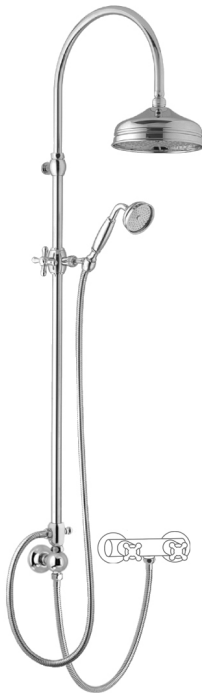

Telescopic colonial exposed

Telescopic colonial exposed
30026/ED-VR

TECHNICAL INFORMATION

Traditional telescopic and turning shower column with adjustable mounting with articulated shower holder, diverter and external holder with brass flexible hose cm 60. Ø220 non-liming inspectable and serviceable traditional shower head in brass/stainless steel. Brass inspectable and serviceable traditional one jet shower. Brass double spiral flexible hose cm 150. OLD COPPER

Flow rate:

? Doccia o soffione?

PICTURE

SPARE PARTS

FEATURES

Rain jet

Non-liming

adjustable telescopic shower column