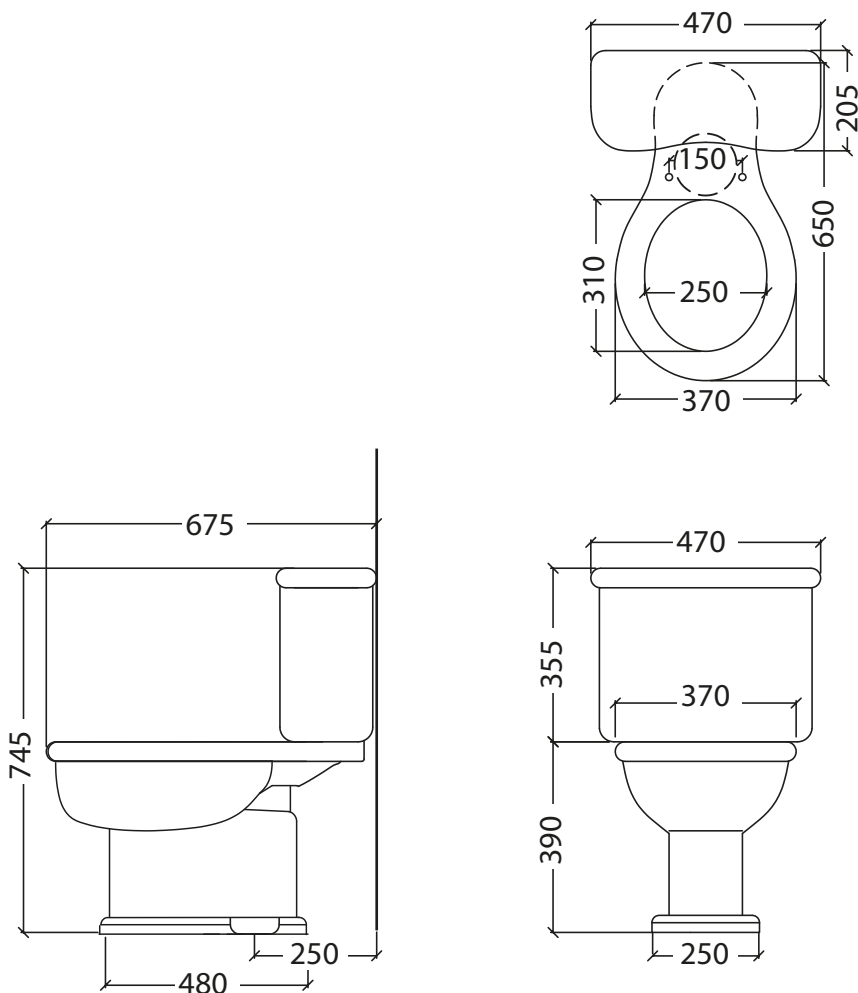

Catchpole & Rye

Saracens Dairy,
Pluckley,
Kent. U.K.
TN27 0SA.
TEL: +44 (0)1233 840840
EMAIL: info@catchpoleandrye.com

Product Range:
Lavatories & Cisterns

Product Name:
The Unitas Close Coupled Cistern
with Floor Outlet

DIMENSIONAL DATA SHEET DATE: JUNE 2019

NOTES:
DIMENSIONS IN MILLIMETRES.
WHILST EVERY EFFORT IS MADE TO ENSURE THE ACCURACY OF THESE DATA SHEETS THEY ARE SUBJECT
TO CHANGE WITHOUT NOTICE AS PART OF THE COMPANY'S PRODUCT DEVELOPMENT PROCESS.