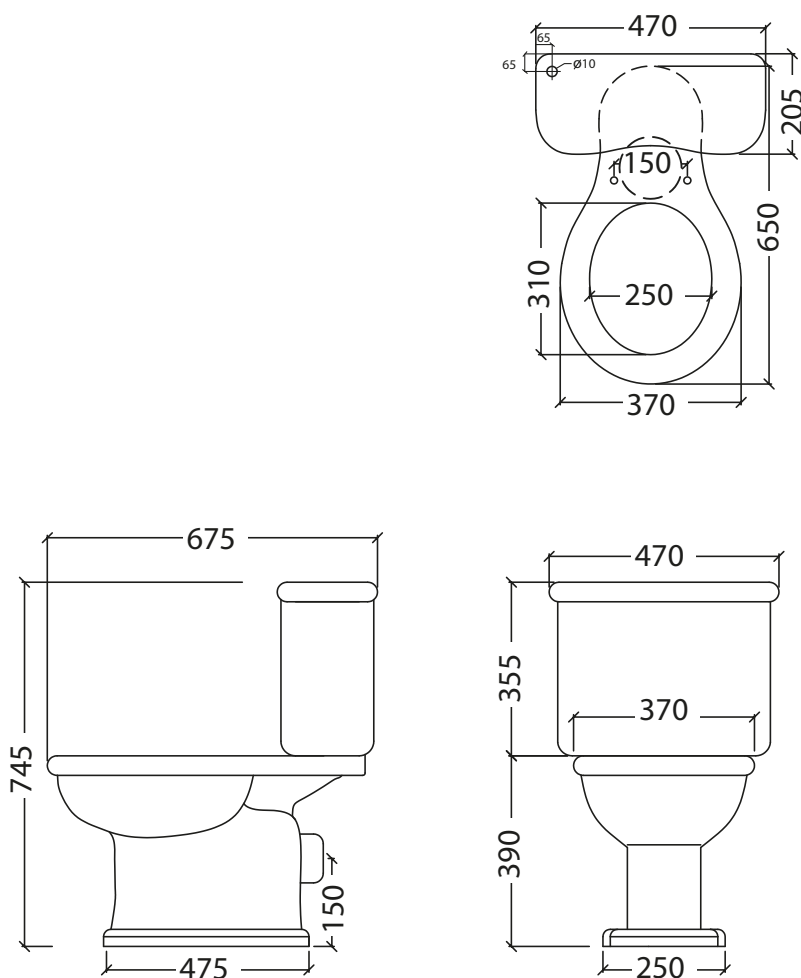

Catchpole & Rye

Saracens Dairy,
Pluckley,
Kent. U.K.
TN27 0SA.
TEL: +44 (0)1233 840840
EMAIL: info@catchpoleandrye.com

Product Range:

Lavatories & Cisterns

Product Name:

The Unitas Close Coupled Cistern
and Empress W/C Pan

DIMENSIONAL DATA SHEET

DATE: OCTOBER 2020

NOTES:

DIMENSIONS IN MILLIMETRES.

WHILST EVERY EFFORT IS MADE TO ENSURE THE ACCURACY OF THESE DATA SHEETS THEY ARE SUBJECT TO CHANGE WITHOUT NOTICE AS PART OF THE COMPANY'S PRODUCT DEVELOPMENT PROCESS.