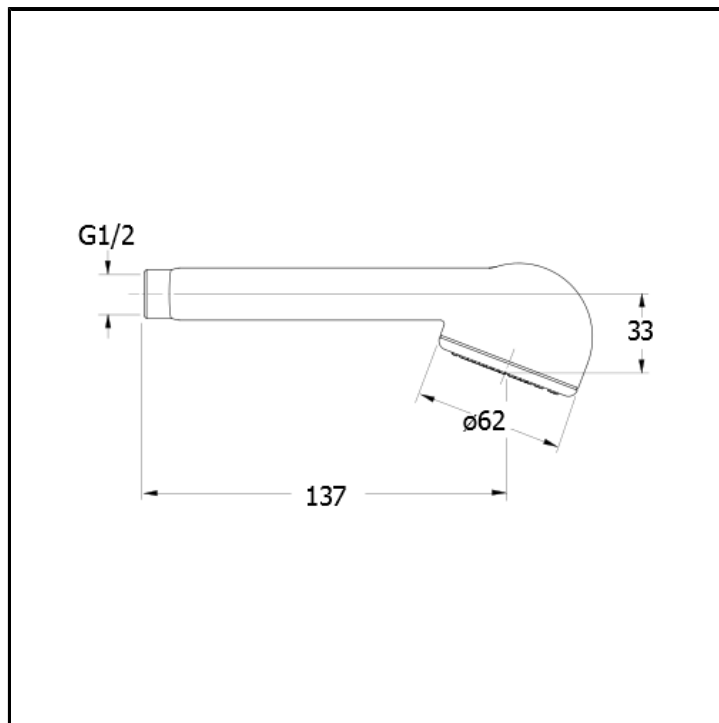

CRIPD101

Anti-lime hand shower

FINITURE

 Chrome

CHARACTERISTICS

-

FEATURES FROM TECHNOLOGIES

-