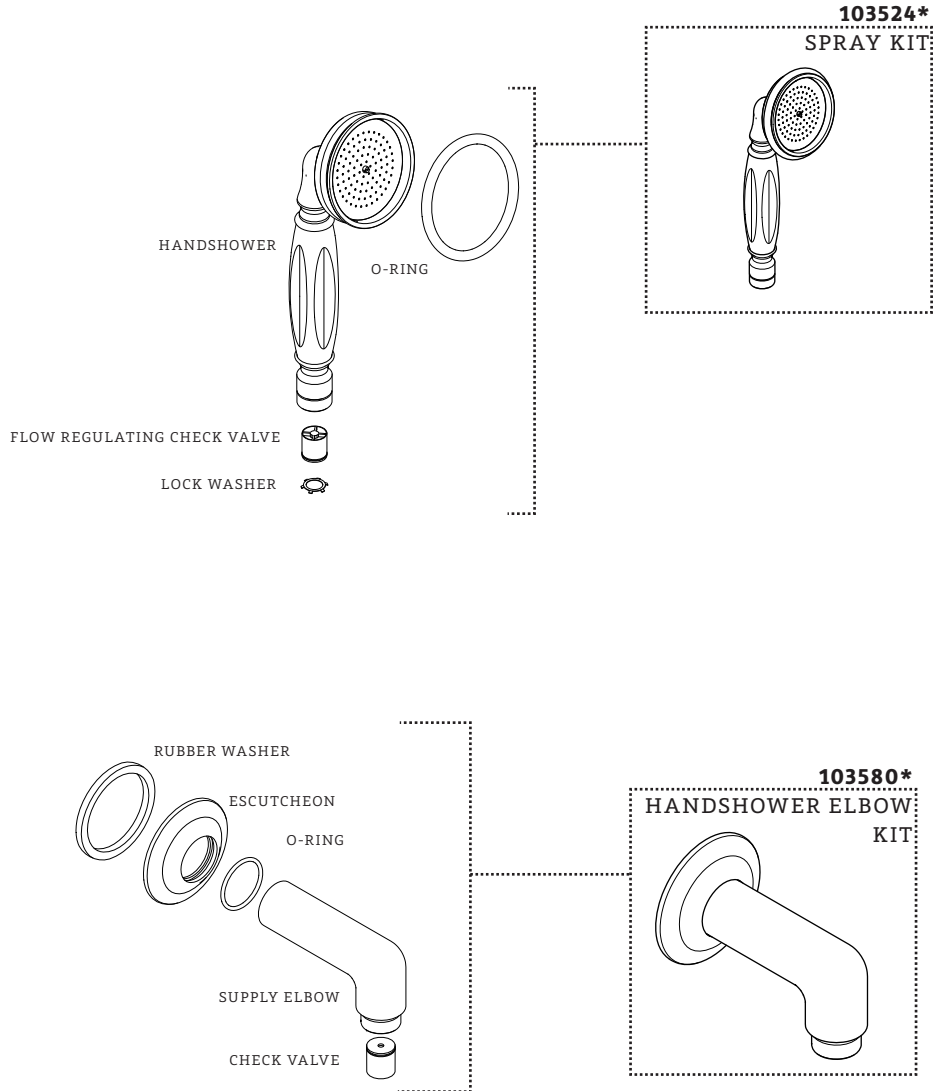

To obtain your complete warranty or inquire about warranty service, please visit us at www.waterworks.com or contact our Product Support Team.

MAIN KITS

103524*
SPRAY KIT

435041*
HANDSHOWER HOSE KIT

103580*
HANDSHOWER
ELBOW KIT

*FINISH/COLOR MUST BE SPECIFIED WHEN ORDERING
++SUPPLIED AS A PAIR

KIT COMPONENTS

*FINISH/COLOR MUST BE SPECIFIED WHEN ORDERING
++SUPPLIED AS A PAIR

KIT COMPONENTS

KIT COMPONENTS

103624

FASTENING SET
SCREW

END

BAR

END

316943*
HANDSHOWER CRADLE KIT

103624
FASTENING SET
SCREW

*FINISH/COLOR MUST BE SPECIFIED WHEN ORDERING
++SUPPLIED AS A PAIR

KIT COMPONENTS

316943*

HANDSHOWER
CRADLE KIT

BUSHING

COLLAR

HANDLE

SERVICE PARTS INDEX

<u>STYLE</u>	<u>DESCRIPTION</u>	<u>PG</u>
103624	FASTENING SET SCREW	6
316943*	HANDSHOWER CRADLE KIT	7
103580*	HANDSHOWER ELBOW KIT	4
435041*	HANDSHOWER HOSE KIT	2
435784	MOUNTING HARDWARE KIT	5
103524*	SPRAY KIT	4
103578*	SPRAY RETURN KIT	6