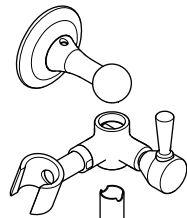

To obtain your complete warranty or inquire about warranty service, please visit us at www.waterworks.com or contact our Product Support Team.

MAIN KITS

103524*
SPRAY KIT

435041*
HANDSHOWER HOSE KIT

103580*
HANDSHOWER
ELBOW KIT

*FINISH/COLOR MUST BE SPECIFIED WHEN ORDERING
++SUPPLIED AS A PAIR

KIT COMPONENTS

*FINISH/COLOR MUST BE SPECIFIED WHEN ORDERING
++SUPPLIED AS A PAIR

KIT COMPONENTS

KIT COMPONENTS

103624

FASTENING SET
SCREW

END

BAR

END

316943*
HANDSHOWER CRADLE KIT

103624
FASTENING SET
SCREW

*FINISH/COLOR MUST BE SPECIFIED WHEN ORDERING
++SUPPLIED AS A PAIR

KIT COMPONENTS

316943*

HANDSHOWER
CRADLE KIT