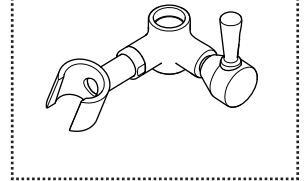

*FINISH/COLOR MUST BE SPECIFIED WHEN ORDERING
++SUPPLIED AS A PAIR

KIT COMPONENTS

*FINISH/COLOR MUST BE SPECIFIED WHEN ORDERING
++SUPPLIED AS A PAIR

KIT COMPONENTS

KIT COMPONENTS

103624

FASTENING SET
SCREW

END

BAR

END

316943*
HANDSHOWER CRADLE KIT

103624
FASTENING SET
SCREW

*FINISH/COLOR MUST BE SPECIFIED WHEN ORDERING
++SUPPLIED AS A PAIR

KIT COMPONENTS

316943*

HANDSHOWER
CRADLE KIT