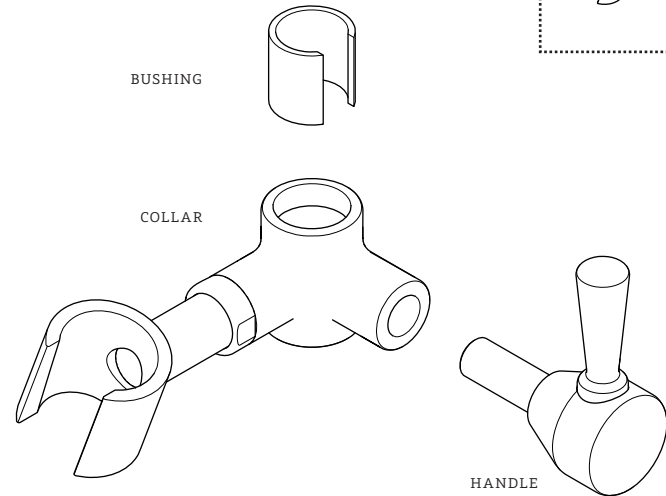

*FINISH/COLOR MUST BE SPECIFIED WHEN ORDERING
++SUPPLIED AS A PAIR

KIT COMPONENTS

*FINISH/COLOR MUST BE SPECIFIED WHEN ORDERING
++SUPPLIED AS A PAIR

KIT COMPONENTS

KIT COMPONENTS

103624

FASTENING SET
SCREW

END

BAR

END

316943*
HANDSHOWER CRADLE KIT

103624
FASTENING SET
SCREW

*FINISH/COLOR MUST BE SPECIFIED WHEN ORDERING
++SUPPLIED AS A PAIR

KIT COMPONENTS

316943*

HANDSHOWER
CRADLE KIT

BUSHING

COLLAR

HANDLE

SERVICE PARTS INDEX

<u>STYLE</u>	<u>DESCRIPTION</u>	<u>PG</u>
103624	FASTENING SET SCREW	6
316943*	HANDSHOWER CRADLE KIT	7
103580*	HANDSHOWER ELBOW KIT	4
435041*	HANDSHOWER HOSE KIT	2
435784	MOUNTING HARDWARE KIT	5
103524*	SPRAY KIT	4
103578*	SPRAY RETURN KIT	6