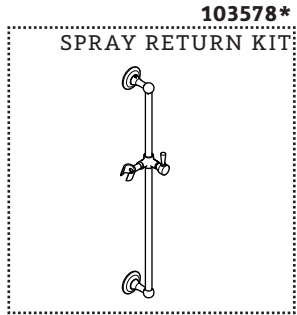

*FINISH/COLOR MUST BE SPECIFIED WHEN ORDERING
++SUPPLIED AS A PAIR

KIT COMPONENTS

*FINISH/COLOR MUST BE SPECIFIED WHEN ORDERING
++SUPPLIED AS A PAIR

KIT COMPONENTS

KIT COMPONENTS

103624

FASTENING SET
SCREW

END

BAR

END

316943*
HANDSHOWER CRADLE KIT

103624
FASTENING SET
SCREW

*FINISH/COLOR MUST BE SPECIFIED WHEN ORDERING
++SUPPLIED AS A PAIR

KIT COMPONENTS

316943*

HANDSHOWER
CRADLE KIT