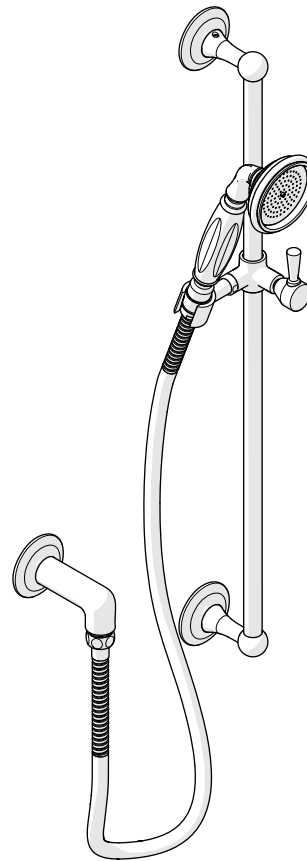

WATERWORKS
STUDIO

SERVICE PARTS

STYLE HGHS10

Highgate Handshower On Bar with White Porcelain Handle

WELCOME TO

WATERWORKS STUDIO

Over thirty years of experience distilled into signature fittings, surfaces, textiles, and accessories. Waterworks Studio is an edited collection of design solutions curated to be concise, engineered to be complete, and crafted for quality.

Everything you need, nothing more.

**TO ORDER PARTS CALL
1 (800) 927-2120 (EXT 2)**

Order by part number and specify color, finish, or other options if required.

Product Support

Our Product Support team provides troubleshooting and technical problem resolution, including replacement parts and installation recommendations throughout the life of your product.

BAR

END

316943*
HANDSHOWER CRADLE KIT

103624
FASTENING SET
SCREW

*FINISH/COLOR MUST BE SPECIFIED WHEN ORDERING
++SUPPLIED AS A PAIR

KIT COMPONENTS

316943*

HANDSHOWER
CRADLE KIT