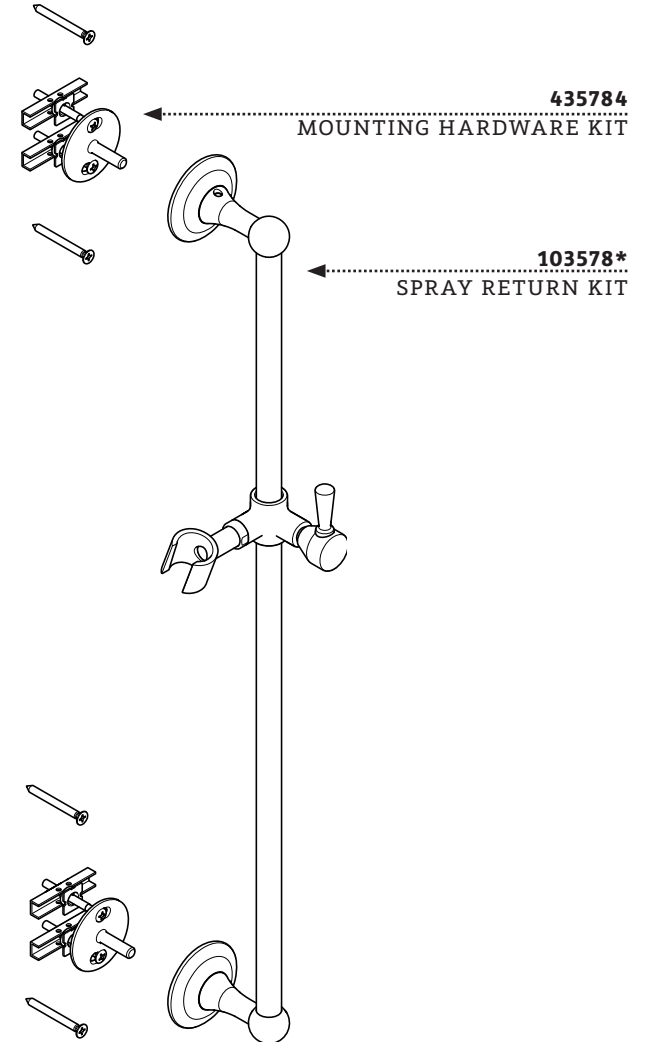

To obtain your complete warranty or inquire about warranty service, please visit us at www.waterworks.com or contact our Product Support Team.

MAIN KITS

103524*
SPRAY KIT

435041*
HANDSHOWER HOSE KIT

103580*
HANDSHOWER
ELBOW KIT

*FINISH/COLOR MUST BE SPECIFIED WHEN ORDERING
++SUPPLIED AS A PAIR

KIT COMPONENTS

*FINISH/COLOR MUST BE SPECIFIED WHEN ORDERING
++SUPPLIED AS A PAIR

KIT COMPONENTS

KIT COMPONENTS

103624

FASTENING SET
SCREW

END

BAR

END

316943*
HANDSHOWER CRADLE KIT

103624
FASTENING SET
SCREW

*FINISH/COLOR MUST BE SPECIFIED WHEN ORDERING
++SUPPLIED AS A PAIR

KIT COMPONENTS

316943*

HANDSHOWER
CRADLE KIT