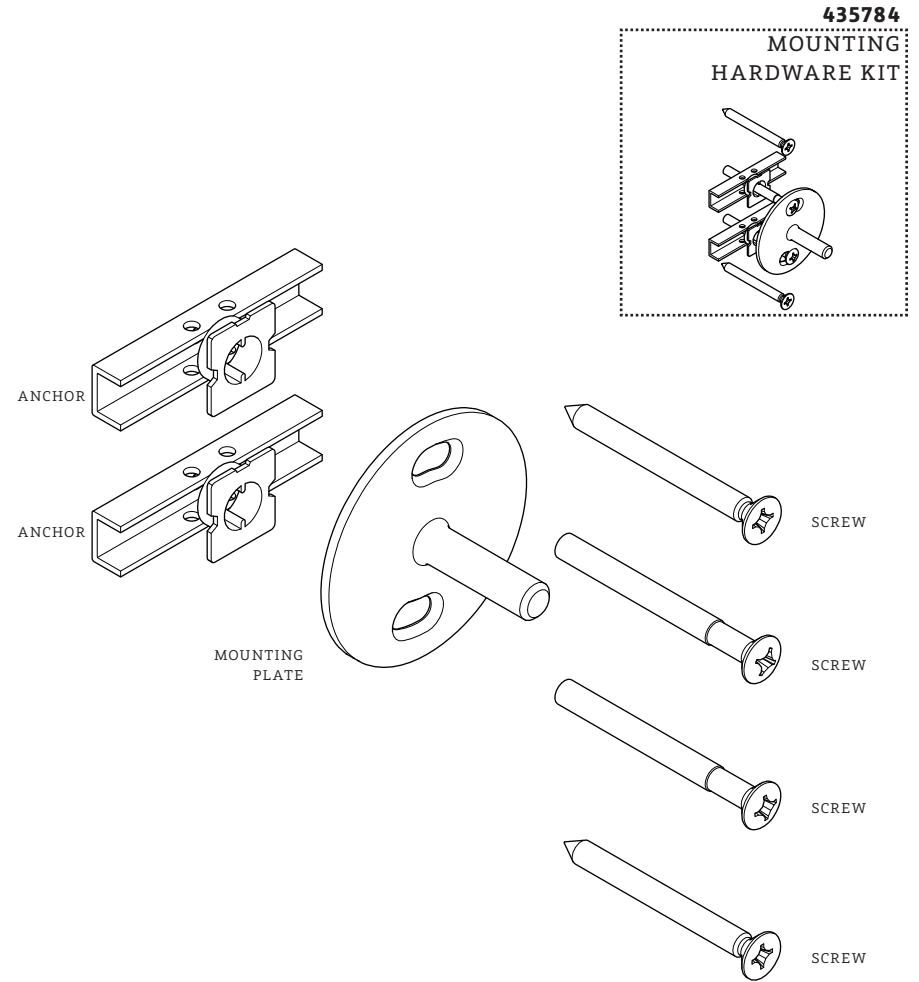

*FINISH/COLOR MUST BE SPECIFIED WHEN ORDERING
++SUPPLIED AS A PAIR

KIT COMPONENTS

*FINISH/COLOR MUST BE SPECIFIED WHEN ORDERING
++SUPPLIED AS A PAIR

KIT COMPONENTS

KIT COMPONENTS

103624

FASTENING SET
SCREW

END

BAR

END

316943*
HANDSHOWER CRADLE KIT

103624
FASTENING SET
SCREW

*FINISH/COLOR MUST BE SPECIFIED WHEN ORDERING
++SUPPLIED AS A PAIR

KIT COMPONENTS

316943*

HANDSHOWER
CRADLE KIT

BUSHING

COLLAR

HANDLE

SERVICE PARTS INDEX

<u>STYLE</u>	<u>DESCRIPTION</u>	<u>PG</u>
103624	FASTENING SET SCREW	6
316943*	HANDSHOWER CRADLE KIT	7
103580*	HANDSHOWER ELBOW KIT	4
435041*	HANDSHOWER HOSE KIT	2
435784	MOUNTING HARDWARE KIT	5
103524*	SPRAY KIT	4
103578*	SPRAY RETURN KIT	6