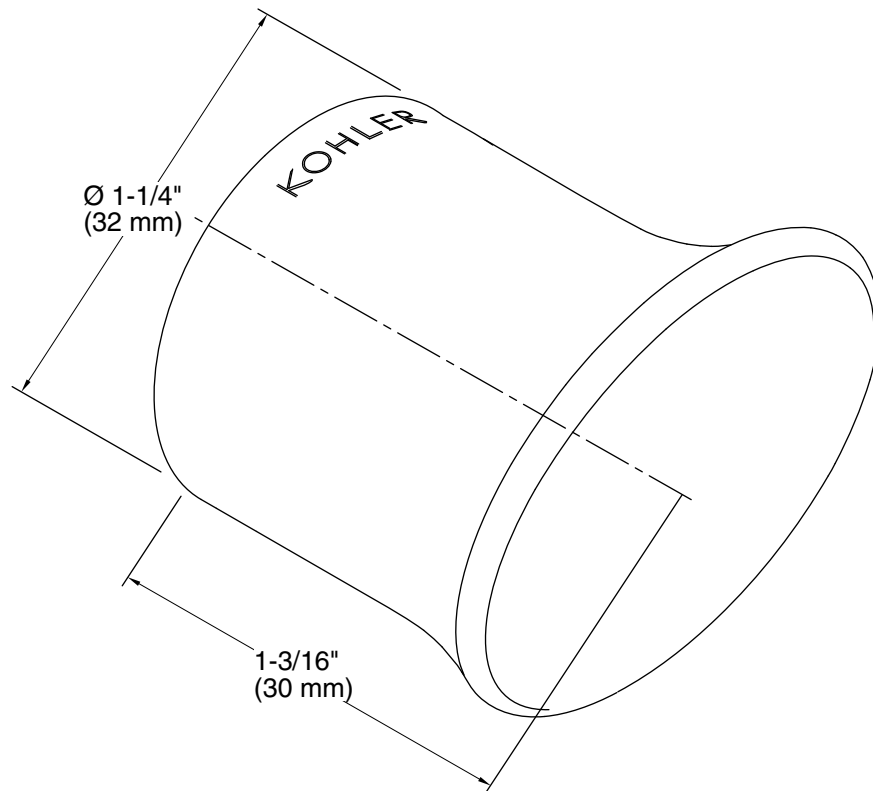

**Choreograph®**  
Shower Hook  
**K-97624**

**Features**

- Anodized aluminum is durable and easy to clean.
- Mounting hardware included.
- Can install over tile and other wall surfaces, inside or outside the shower space.

### Technical Information

All product dimensions are nominal.

Installation Type: Wall-mount

Material: Anodized Aluminum

### Notes

Install this product according to the installation guide.

Requires 2x4 backing to be installed.