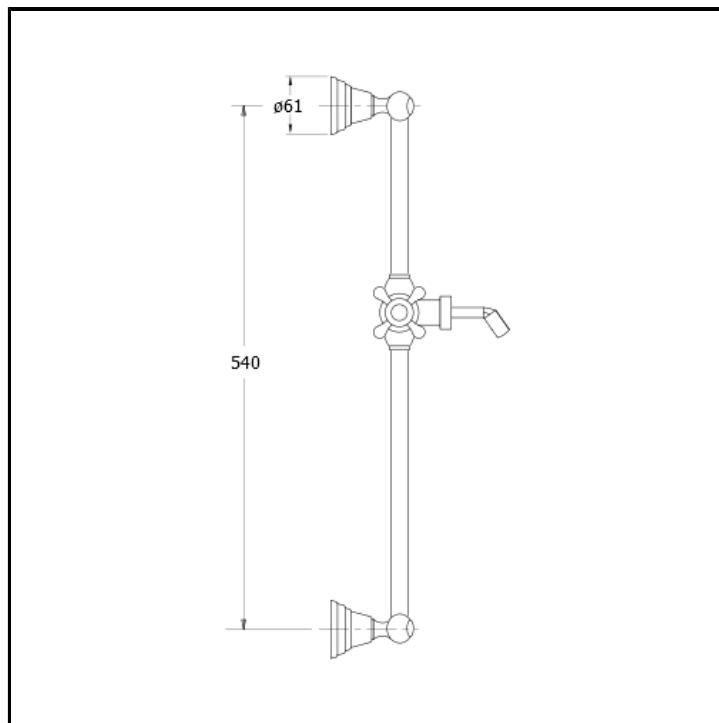

CRIPD065

54 cm sliding bar with slide rail

FINITURE

-  Chrome
-  Polished black chrome
-  Brushed black chrome
-  Polished metallic
-  Brushed metallic
-  Yellow gold oro
-  PVD polished rose gold
-  PVD brushed rose gold
-  Brushed old brass