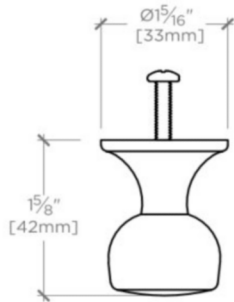

HIGHGATE

Highgate 1 1/4" Knob

HGHW01

SHOWN IN HIGHGATE 1 1/4" KNOB| HGHW01

TECHNICAL DETAILS

Escutcheon Primary Material: Brass

INSPIRATION

Our take on old English style: simple, functional shapes, detailed with white porcelain indices and hexagonal accents for a timeless feel.

PRODUCT FEATURES

Specify for cabinetry or vanities

Pair with Waterworks extensive line of Highgate fittings and faucets

Solid brass

Includes per fixing: 8-32 Truss Head Machine Screw-Combo-Slotted

WATERWORKS

HIGHGATE

Highgate 1 1/4" Knob

HGHW01

MOUNTING HARDWARE INCLUDED		
STYLE #	DESCRIPTION	QTY
998945	Service Parts 8-32 1" Truss Head Machine Screw, Combo, Slotted	1
998946	Service Parts 8-32 1 1/2" Truss Head Machine Screw, Combo, Slotted	1

TOP VIEW

SCALE: 6"=1'-0"

ISO VIEW

SCALE: 6"=1'-0"

FRONT VIEW

SCALE: 6"=1'-0"

SIDE VIEW

SCALE: 6"=1'-0"