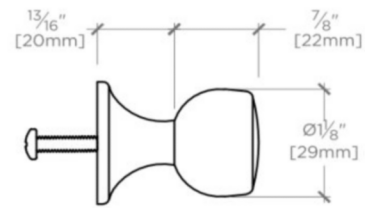

HIGHGATE

Highgate 1 1/4" Knob

HGHW01

SHOWN IN HIGHGATE 1 1/4" KNOB| HGHW01

TECHNICAL DETAILS

Escutcheon Primary Material: Brass

INSPIRATION

Our take on old English style: simple, functional shapes, detailed with white porcelain indices and hexagonal accents for a timeless feel.

HIGHGATE

Highgate 1 1/4" Knob

HGHW01

MOUNTING HARDWARE INCLUDED		
STYLE #	DESCRIPTION	QTY
998945	Service Parts 8-32 1" Truss Head Machine Screw, Combo, Slotted	1
998946	Service Parts 8-32 1 1/2" Truss Head Machine Screw, Combo, Slotted	1

TOP VIEW

SCALE: 6"=1'-0"

ISO VIEW

SCALE: 6"=1'-0"

FRONT VIEW

SCALE: 6"=1'-0"

SIDE VIEW

SCALE: 6"=1'-0"