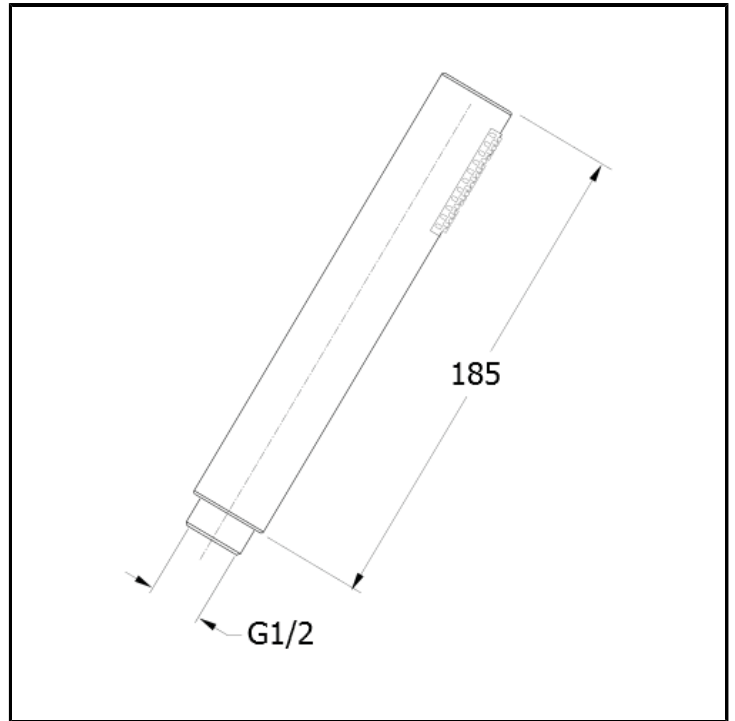

CRIPD102

ABS anti-lime hand shower

FINITURE

- White matt
- Chrome
- Black matt

CHARACTERISTICS

-

FEATURES FROM TECHNOLOGIES

-