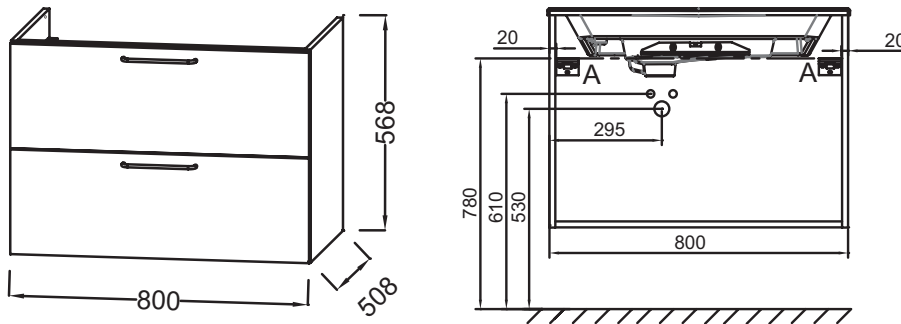

EB2522-R6

Collection: ODÉON RIVE GAUCHE

Finish*:

Main features:

Features

- DIMENSIONS: 80 x 50.80 x 56.80 cm
- MATERIAL: Lacquer or melamine
- NORMS AND REGULATION: NF
- VERSION: White handle
- INSIDE FINISH: Grey
- ADDITIONAL INFORMATION: tap, vanity top/basin and fixings set not included
- WEIGHT: 32 kg
- INSTALLATION TYPE: Wall-hung
- STORAGE TYPE: Drawer
- HANDLE : Attached wire handle
- FIXING: Installer selects fixings set according to wall support

Technical drawing

Product Specification: Base unit for vanity top 80 cm, 2 drawers, white wire handles. EB2522-R6. Collection: ODÉON RIVE GAUCHE. DIMENSIONS: 80 x 50.80 x 56.80 cm. WEIGHT: 32 kg. MATERIAL: Lacquer or melamine. INSTALLATION TYPE: Wall-hung. NORMS AND REGULATION: NF. STORAGE TYPE: Drawer. VERSION: White handle. HANDLE : Attached wire handle. INSIDE FINISH: Grey. FIXING: Installer selects fixings set according to wall support. ADDITIONAL INFORMATION: tap, vanity top/basin and fixings set not included.