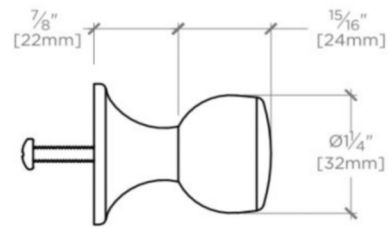

HIGHGATE

Highgate 1 1/2" Knob

HGHW02

SHOWN IN HIGHGATE 1 1/2" KNOB| HGHW02

TECHNICAL DETAILS

Escutcheon Primary Material: Brass

INSPIRATION

Our take on old English style: simple, functional shapes, detailed with white porcelain indices and hexagonal accents for a timeless feel.

HIGHGATE

Highgate 1 1/2" Knob

HGHW02

MOUNTING HARDWARE INCLUDED		
STYLE #	DESCRIPTION	QTY
998945	Service Parts 8-32 1" Truss Head Machine Screw, Combo, Slotted	1
998946	Service Parts 8-32 1 1/2" Truss Head Machine Screw, Combo, Slotted	1

TOP VIEW

SCALE: 6"=1'-0"

ISO VIEW

SCALE: 6"=1'-0"

FRONT VIEW

SCALE: 6"=1'-0"

SIDE VIEW

SCALE: 6"=1'-0"