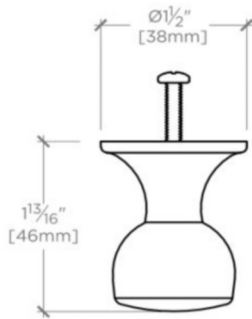

HIGHGATE

Highgate 1 1/2" Knob

HGHW02

SHOWN IN HIGHGATE 1 1/2" KNOB| HGHW02

TECHNICAL DETAILS

Escutcheon Primary Material: Brass

INSPIRATION

Our take on old English style: simple, functional shapes, detailed with white porcelain indices and hexagonal accents for a timeless feel.

PRODUCT FEATURES

Specify for cabinetry or vanities

Pair with Waterworks extensive line of Highgate fittings and faucets

Solid brass

Includes per fixing: 8-32 Truss Head Machine Screw-Combo-Slotted

WATERWORKS

HIGHGATE

Highgate 1 1/2" Knob

HGHW02

MOUNTING HARDWARE INCLUDED		
STYLE #	DESCRIPTION	QTY
998945	Service Parts 8-32 1" Truss Head Machine Screw, Combo, Slotted	1
998946	Service Parts 8-32 1 1/2" Truss Head Machine Screw, Combo, Slotted	1

TOP VIEW

SCALE: 6"=1'-0"

ISO VIEW

SCALE: 6"=1'-0"

FRONT VIEW

SCALE: 6"=1'-0"

SIDE VIEW

SCALE: 6"=1'-0"