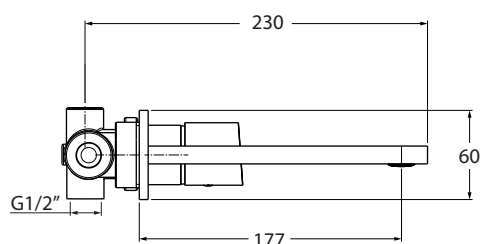

AZ P19

con cartuccia ø25 mm

codice
code

Lavabo a parete, bocca quadra
Wall-mounted, square spout, washbasin mixer

AZ P19

CM box 40x20 x h7

kg 2

scala/scale 1:5 dimensioni/dimensions in mm

Rubinetteria. Taps.

Cromo
Chrome

Bianco opaco
Matt white

Nero opaco
Matt Black

TECHNICAL SHEET n°: 01	DESIGNER: ANGELETTI RUZZA	CODE: AZ P19	Azzurra sanitari in ceramica S.p.a. via Civita Castellana snc 01030 Castel S.Elia (VT) - ITALY Tel. +39.0761 518155 Fax. +39.0761 514560	
SHEET FORMAT: A4	ISO	REVISION: 02	SCALE: 1:5	DATE: 08/10/2019
REGULATIONS				
All the measurements respect the tolerances provided by the "AZZURRA QUALITY GUIDELINES".				