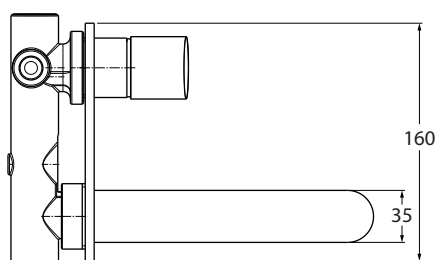

AZ P19

con cartuccia ø25 mm

codice
code

Lavabo a parete, bocca quadra
Wall-mounted, square spout, washbasin mixer

AZ P19

CM box 40x20 x h7

kg 2

scala/scale 1:5 dimensioni/dimensions in mm

Rubinetteria. Taps.

Cromo
Chrome

Bianco opaco
Matt white

Nero opaco
Matt Black

TECHNICAL SHEET n°: 01	DESIGNER: ANGELETTI RUZZA	CODE: AZ P19	Azzurra sanitari in ceramica S.p.a. via Civita Castellana snc 01030 Castel S.Elia (VT) - ITALY Tel. +39.0761 518155 Fax. +39.0761 514560	
SHEET FORMAT: A4	ISO	REVISION: 02	SCALE: 1:5	DATE: 08/10/2019
REGULATIONS				
All the measurements respect the tolerances provided by the "AZZURRA QUALITY GUIDELINES".				