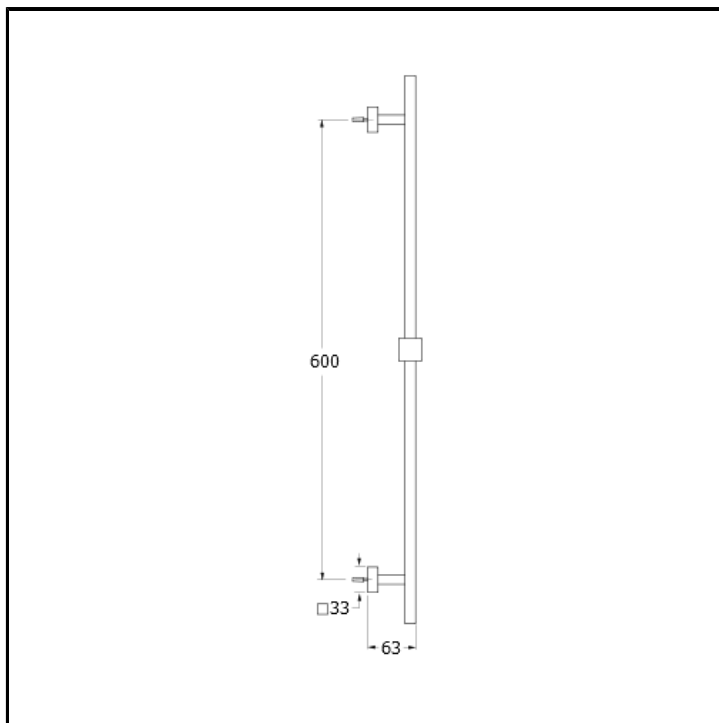

CRIPD076

60 cm sliding bar with slide rail

FINITURE

-  Chrome
-  Polished black chrome
-  Brushed black chrome
-  Polished metallic
-  Brushed metallic
-  Yellow gold oro
-  PVD polished rose gold
-  PVD brushed rose gold