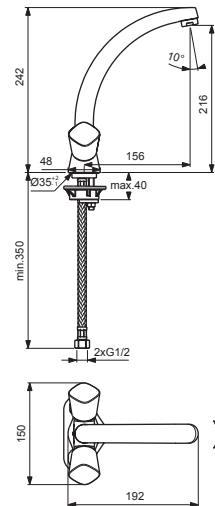

### BA246AA

Pos.	Signify	Spare parts-Nr.	Quantity	Pos.	Signify	Spare parts-Nr.	Quantity
1	Handle kompl.(Red)	B961217AA	1 Set	11	Connecting set	B960415NU	1 Set
1a	Handle kompl.(Blue)	B961218AA	1 Set	12	U plate support bracket fixing kit		1 Pcs.
2	Screw M4x8		2 Pcs.	13	Flex hose G1/2 /L400	B960413NU	1 Pcs.
3	Metal ring M4 Ø4.3xØ9x0.5		2 Pcs.				
4	Insert(Red)		1 Pcs.				
	Insert(Blue)		1 Pcs.				
5	Ceramic valve,G1/2,180°	B960350NU	1 Pcs.				
6	Body		1 Pcs.				
7	Cast spout big		1 Pcs.				
8	Sealing set for cast spout	B964670NU	1 Set				
9	Perlator M24x1-A	B964943AA	1 Pcs.				
10	Screw M5x5.5	B960273NU	1 Pcs.				