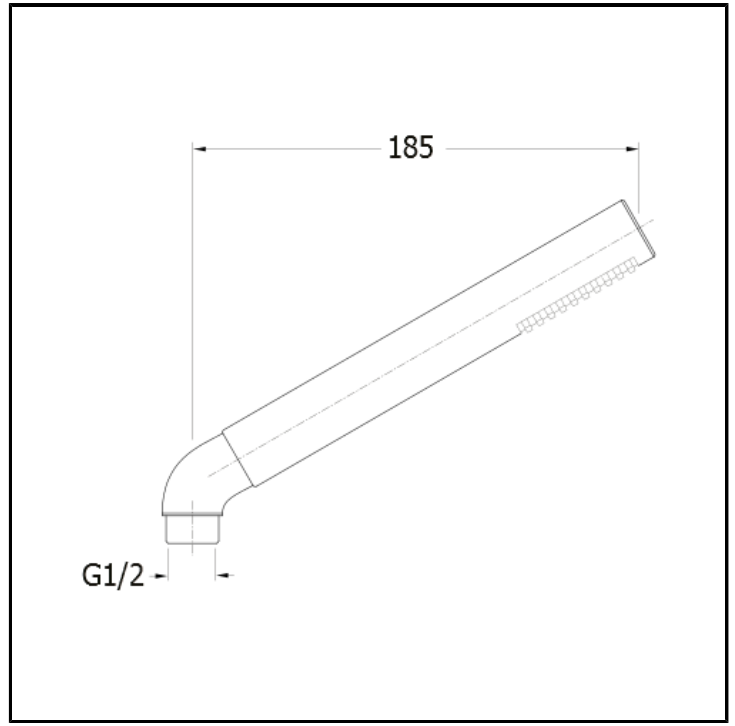

CRIPD109

ABS skewed anti-lime hand shower

FINITURE

-  Chrome
-  PVD polished gold brass
-  PVD brushed gold brass

CHARACTERISTICS

-

FEATURES FROM TECHNOLOGIES

-