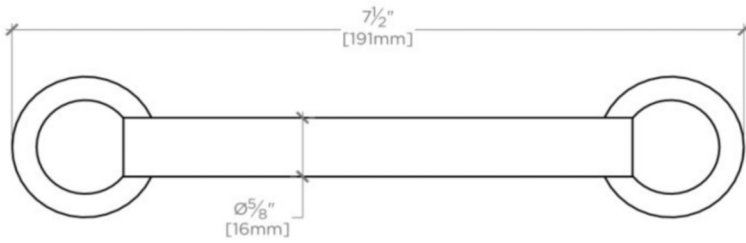

## HIGHGATE

Highgate 6" Pull

HGHW06

MOUNTING HARDWARE INCLUDED		
SCREW	DESCRIPTION	QTY
8-32 X 1"	Pan Head Slotted Machine Screw	2
8-32 X 1½"	Pan Head Slotted Machine Screw	2

TOP VIEW

SCALE: 6"=1'-0"

FRONT VIEW

SCALE: 6"=1'-0"

SIDE VIEW

SCALE: 6"=1'-0"