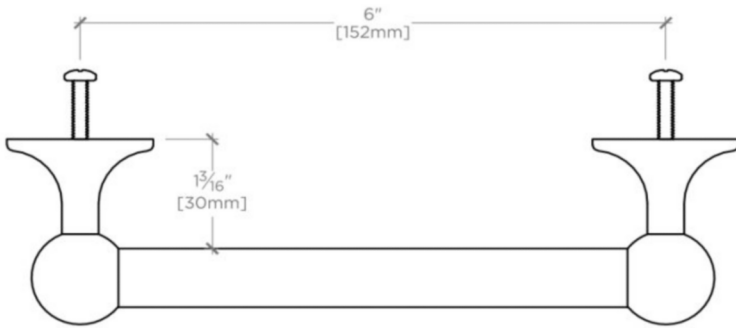

### PRODUCT FEATURES

---

Specify for cabinetry or vanities

Pair with Waterworks extensive line of Highgate fittings and faucets

Solid brass and acrylic

Includes per fixing: 8-32 Truss Head Machine Screw-Combo-Slotted

## HIGHGATE

Highgate 6" Pull

HGHW06

MOUNTING HARDWARE INCLUDED		
SCREW	DESCRIPTION	QTY
8-32 X 1"	Pan Head Slotted Machine Screw	2
8-32 X 1½"	Pan Head Slotted Machine Screw	2

TOP VIEW

SCALE: 6"=1'-0"

FRONT VIEW

SCALE: 6"=1'-0"

SIDE VIEW

SCALE: 6"=1'-0"