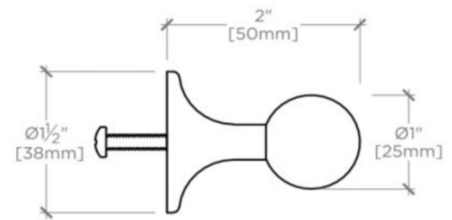

## HIGHGATE

Highgate 6" Pull

HGHW06

MOUNTING HARDWARE INCLUDED		
SCREW	DESCRIPTION	QTY
8-32 X 1"	Pan Head Slotted Machine Screw	2
8-32 X 1½"	Pan Head Slotted Machine Screw	2

TOP VIEW

SCALE: 6"=1'-0"

FRONT VIEW

SCALE: 6"=1'-0"

SIDE VIEW

SCALE: 6"=1'-0"