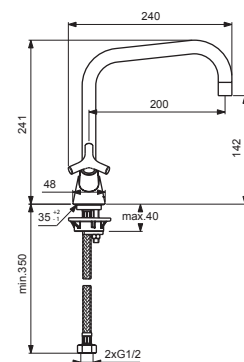

BA259AA

BA263AA

Pos.	Signify	Spare parts-Nr.	Quantity	Pos.	Signify	Spare parts-Nr.	Quantity
1	Handle kompl.(Red)	B961285AA	1 Set	11	Flex hose G1/2	B960413NU	1 Pcs.
1a	Handle kompl.(Blue)	B961284AA	1 Set		M10x1/8x12/L400		
2	Insert(Red)		1 Pcs.				
	Insert(Blue)		1 Pcs.				
3	Rosette	B961286AA	1 Pcs.				
4	Ceramic valve,G1/2,180°	B960350NU	1 Pcs.				
5	Body washbasin		1 Pcs.				
6	Tub.spout C150mm	B960871AA	1 Pcs.				
6a	Tub.spout C200mm	B960869AA	1 Set				
7	Aerator M18x1-Ø20	F960181AA	1 Pcs.				
8	Sealing set for tub.spout	B960868NU	1 Set				
9	Connecting set	B960544NU	1 Set				
10	U plate support bracket fixing kit		1 Pcs.				