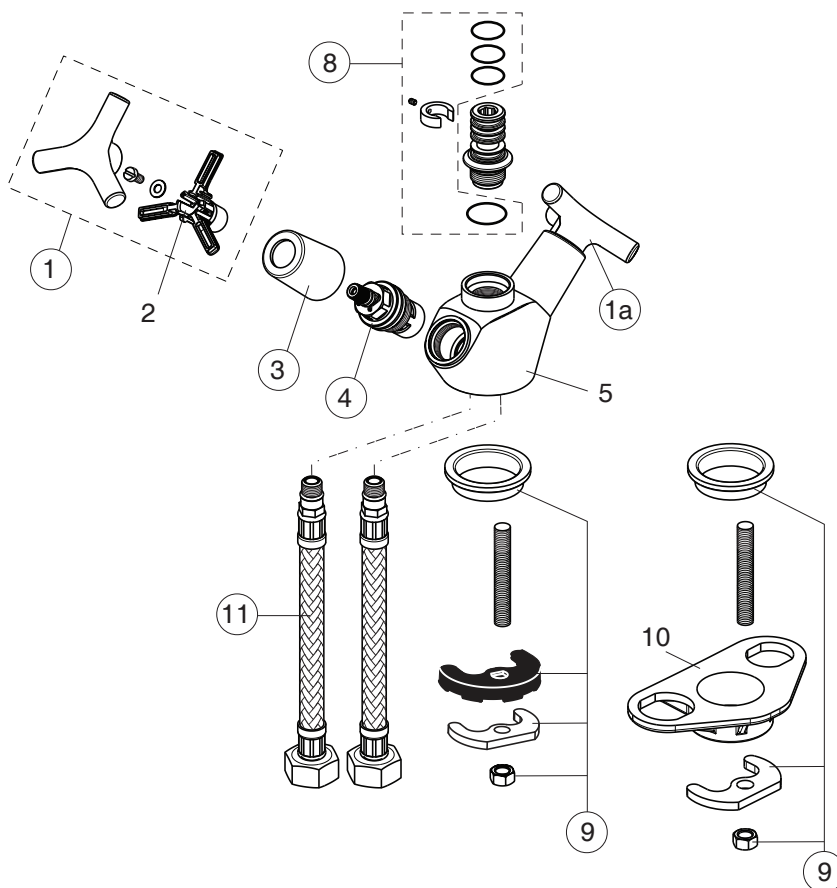

BA259AA

BA263AA

Pos.	Signify	Spare parts-Nr.	Quantity	Pos.	Signify	Spare parts-Nr.	Quantity
1	Handle kompl.(Red)	B961285AA	1 Set	11	Flex hose G1/2	B960413NU	1 Pcs.
1a	Handle kompl.(Blue)	B961284AA	1 Set		M10x1/8x12/L400		
2	Insert(Red)		1 Pcs.				
	Insert(Blue)		1 Pcs.				
3	Rosette	B961286AA	1 Pcs.				
4	Ceramic valve,G1/2,180°	B960350NU	1 Pcs.				
5	Body washbasin		1 Pcs.				
6	Tub.spout C150mm	B960871AA	1 Pcs.				
6a	Tub.spout C200mm	B960869AA	1 Set				
7	Aerator M18x1-Ø20	F960181AA	1 Pcs.				
8	Sealing set for tub.spout	B960868NU	1 Set				
9	Connecting set	B960544NU	1 Set				
10	U plate support bracket fixing kit		1 Pcs.				