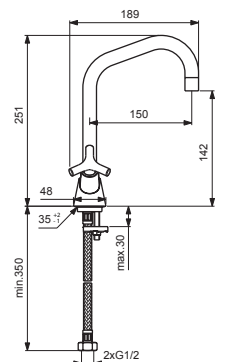

BA259AA

BA263AA

Pos.	Signify	Spare parts-Nr.	Quantity	Pos.	Signify	Spare parts-Nr.	Quantity
1	Handle kompl.(Red)	B961285AA	1 Set	11	Flex hose G1/2	B960413NU	1 Pcs.
1a	Handle kompl.(Blue)	B961284AA	1 Set		M10x1/8x12/L400		
2	Insert(Red)		1 Pcs.				
	Insert(Blue)		1 Pcs.				
3	Rosette	B961286AA	1 Pcs.				
4	Ceramic valve,G1/2,180°	B960350NU	1 Pcs.				
5	Body washbasin		1 Pcs.				
6	Tub.spout C150mm	B960871AA	1 Pcs.				
6a	Tub.spout C200mm	B960869AA	1 Set				
7	Aerator M18x1-Ø20	F960181AA	1 Pcs.				
8	Sealing set for tub.spout	B960868NU	1 Set				
9	Connecting set	B960544NU	1 Set				
10	U plate support bracket fixing kit		1 Pcs.				