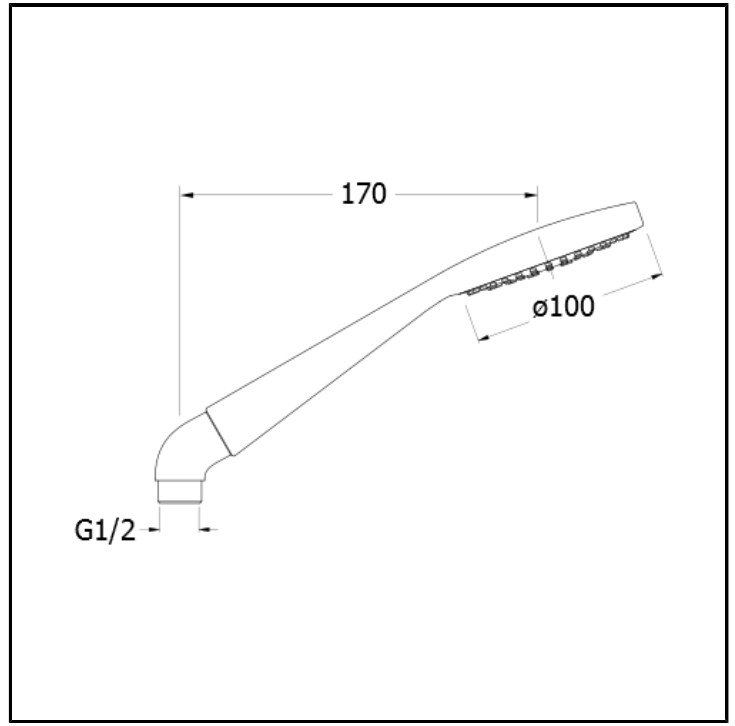

CRIPD103

ABS anti-lime hand shower

FINITURE

- White matt
- Chrome
- Black matt

CHARACTERISTICS

-

FEATURES FROM TECHNOLOGIES

-