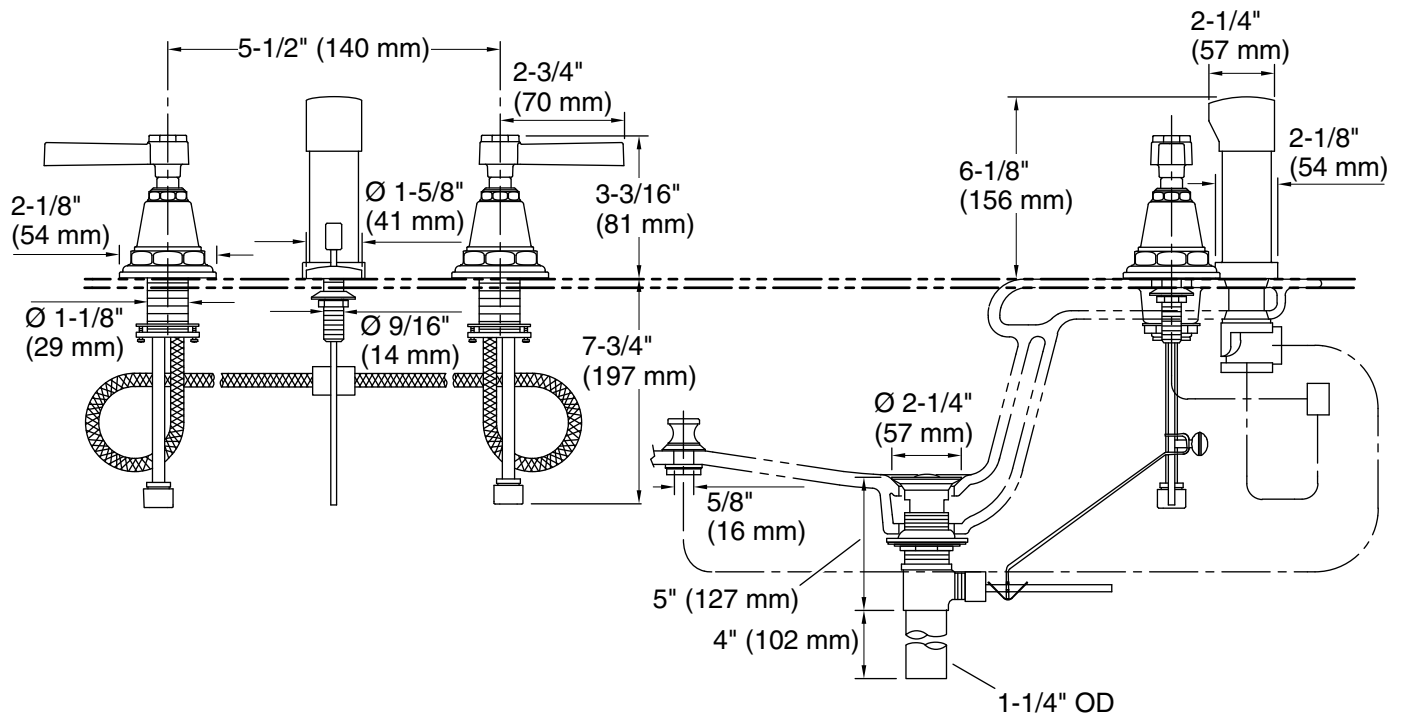

Material

- Metal construction.
- Brass valve bodies.

Recommended Products/Accessories

- K-23726 Drain treatment
- K-23723 Faucet cleaner

Codes/Standards

ASME A112.18.1/CSA B125.1
ASSE 1001

KOHLER® Faucet Lifetime Limited Warranty

Technical Information

All product dimensions are nominal.

Notes

Install this product according to the installation instructions.