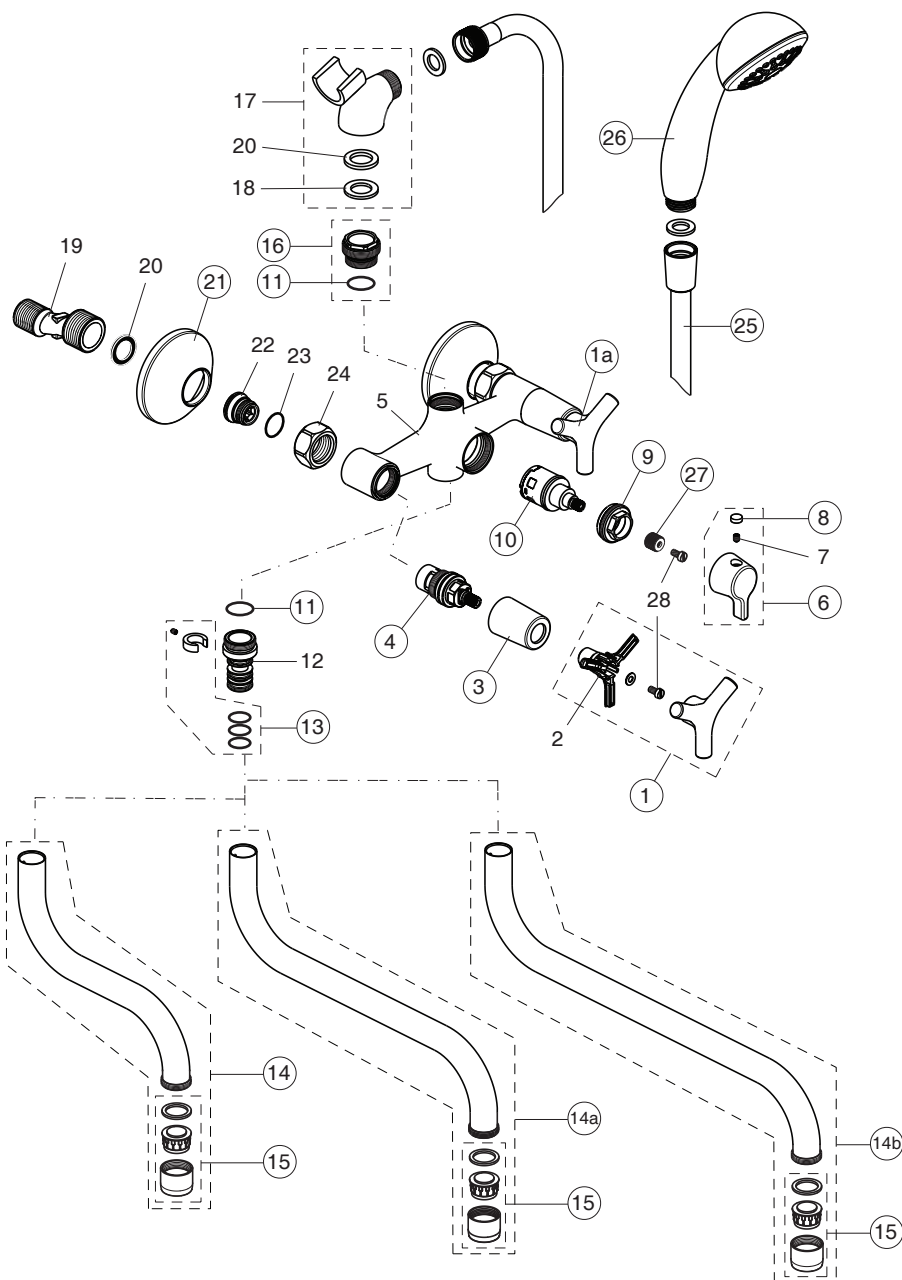

BA260AA

BA261AA

BA262AA

Pos.	Signify	Spare parts-Nr	Quantity	Pos.	Signify	Spare parts-Nr	Quantity
1	Handle kompl.(Red)	B961285AA	1 Set	18	O-Ring Ø24x16x2.5		1 Pcs.
1a	Handle kompl.(Blue)	B961284AA	1 Set	19	S-connections G1/2"x G3/4'		2 Pcs.
2	Insert(Red)		1 Pcs.	20	Fiberring		2 Pcs.
	Insert(Blue)		1 Pcs.	21	Metallrosette	A963489AA	1 Pcs.
3	Rosette	B961286AA	1 Pcs.	22	Nipple M19x1.5LH		2 Pcs.
4	Ceramic valve,G1/2,180°	B960350NU	1 Pcs.	23	O-Ring Ø15.6x1.78		2 Pcs.
5	Body bath/shower		1 Pcs.	24	Coupling nut		2 Pcs.
6	Diverter handle	B961283AA	1 Pcs.	25	Shower hose L1500mm	B964952AA	1 Pcs.
7	Screw M4x5		1 Pcs.	26	Shower 70mm,1F	BA181AA	1 Pcs.
8	Rubber cap Ø8.1x3	B960583NU	1 Pcs.	27	Insert	B961326NU	1 Pcs.
9	Screw M28x1	B961232AT	1 Pcs.	28	Screw M4x8		3 Pcs.
10	Diverter cartr.GEAR Ø25-5	B961233NU	1 Pcs.				
11	O-Ring Ø18.2x1.7	B960270NU	2 Pcs.				
12	Nipple M22x1.5		1 Pcs.				
13	Sealing set for tub.spout	B960839NU	1 Set				
14	Tub.spout S150mm	B961287AA	1 Set				
14a	Tub.spout S250mm	B961288AA	1 Set				
14b	Tub.spout S320mm	B960873AA	1 Set				
15	Perlator M22x1-D	B964705AA	1 Pcs.				
16	Nipple M22x1/G3/4	B960286AA	1 Pcs.				
17	Fork		1 Pcs.				