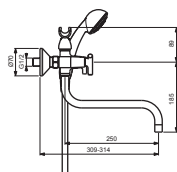

BA260AA

BA261AA

BA262AA

Pos.	Signify	Spare parts-Nr	Quantity	Pos.	Signify	Spare parts-Nr	Quantity
1	Handle kompl.(Red)	B961285AA	1 Set	18	O-Ring Ø24x16x2.5		1 Pcs.
1a	Handle kompl.(Blue)	B961284AA	1 Set	19	S-connections G1/2"x G3/4'		2 Pcs.
2	Insert(Red)		1 Pcs.	20	Fiberring		2 Pcs.
	Insert(Blue)		1 Pcs.	21	Metallrosette	A963489AA	1 Pcs.
3	Rosette	B961286AA	1 Pcs.	22	Nipple M19x1.5LH		2 Pcs.
4	Ceramic valve,G1/2,180°	B960350NU	1 Pcs.	23	O-Ring Ø15.6x1.78		2 Pcs.
5	Body bath/shower		1 Pcs.	24	Coupling nut		2 Pcs.
6	Diverter handle	B961283AA	1 Pcs.	25	Shower hose L1500mm	B964952AA	1 Pcs.
7	Screw M4x5		1 Pcs.	26	Shower 70mm,1F	BA181AA	1 Pcs.
8	Rubber cap Ø8.1x3	B960583NU	1 Pcs.	27	Insert	B961326NU	1 Pcs.
9	Screw M28x1	B961232AT	1 Pcs.	28	Screw M4x8		3 Pcs.
10	Diverter cartr.GEAR Ø25-5	B961233NU	1 Pcs.				
11	O-Ring Ø18.2x1.7	B960270NU	2 Pcs.				
12	Nipple M22x1.5		1 Pcs.				
13	Sealing set for tub.spout	B960839NU	1 Set				
14	Tub.spout S150mm	B961287AA	1 Set				
14a	Tub.spout S250mm	B961288AA	1 Set				
14b	Tub.spout S320mm	B960873AA	1 Set				
15	Perlator M22x1-D	B964705AA	1 Pcs.				
16	Nipple M22x1/G3/4	B960286AA	1 Pcs.				
17	Fork		1 Pcs.				