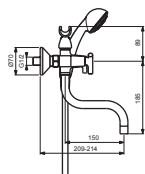

BA260AA

BA261AA

BA262AA

Pos.	Signify	Spare parts-Nr	Quantity	Pos.	Signify	Spare parts-Nr	Quantity
1	Handle kompl.(Red)	B961285AA	1 Set	18	O-Ring Ø24x16x2.5		1 Pcs.
1a	Handle kompl.(Blue)	B961284AA	1 Set	19	S-connections G1/2"x G3/4'		2 Pcs.
2	Insert(Red)		1 Pcs.	20	Fiberring		2 Pcs.
	Insert(Blue)		1 Pcs.	21	Metallrosette	A963489AA	1 Pcs.
3	Rosette	B961286AA	1 Pcs.	22	Nipple M19x1.5LH		2 Pcs.
4	Ceramic valve,G1/2,180°	B960350NU	1 Pcs.	23	O-Ring Ø15.6x1.78		2 Pcs.
5	Body bath/shower		1 Pcs.	24	Coupling nut		2 Pcs.
6	Diverter handle	B961283AA	1 Pcs.	25	Shower hose L1500mm	B964952AA	1 Pcs.
7	Screw M4x5		1 Pcs.	26	Shower 70mm,1F	BA181AA	1 Pcs.
8	Rubber cap Ø8.1x3	B960583NU	1 Pcs.	27	Insert	B961326NU	1 Pcs.
9	Screw M28x1	B961232AT	1 Pcs.	28	Screw M4x8		3 Pcs.
10	Diverter cartr.GEAR Ø25-5	B961233NU	1 Pcs.				
11	O-Ring Ø18.2x1.7	B960270NU	2 Pcs.				
12	Nipple M22x1.5		1 Pcs.				
13	Sealing set for tub.spout	B960839NU	1 Set				
14	Tub.spout S150mm	B961287AA	1 Set				
14a	Tub.spout S250mm	B961288AA	1 Set				
14b	Tub.spout S320mm	B960873AA	1 Set				
15	Perlator M22x1-D	B964705AA	1 Pcs.				
16	Nipple M22x1/G3/4	B960286AA	1 Pcs.				
17	Fork		1 Pcs.				