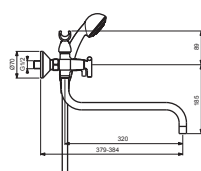

BA260AA

BA261AA

BA262AA

Pos.	Signify	Spare parts-Nr	Quantity	Pos.	Signify	Spare parts-Nr	Quantity
1	Handle kompl.(Red)	B961285AA	1 Set	18	O-Ring Ø24x16x2.5		1 Pcs.
1a	Handle kompl.(Blue)	B961284AA	1 Set	19	S-connections G1/2"x G3/4'		2 Pcs.
2	Insert(Red)		1 Pcs.	20	Fiberring		2 Pcs.
	Insert(Blue)		1 Pcs.	21	Metallrosette	A963489AA	1 Pcs.
3	Rosette	B961286AA	1 Pcs.	22	Nipple M19x1.5LH		2 Pcs.
4	Ceramic valve,G1/2,180°	B960350NU	1 Pcs.	23	O-Ring Ø15.6x1.78		2 Pcs.
5	Body bath/shower		1 Pcs.	24	Coupling nut		2 Pcs.
6	Diverter handle	B961283AA	1 Pcs.	25	Shower hose L1500mm	B964952AA	1 Pcs.
7	Screw M4x5		1 Pcs.	26	Shower 70mm,1F	BA181AA	1 Pcs.
8	Rubber cap Ø8.1x3	B960583NU	1 Pcs.	27	Insert	B961326NU	1 Pcs.
9	Screw M28x1	B961232AT	1 Pcs.	28	Screw M4x8		3 Pcs.
10	Diverter cartr.GEAR Ø25-5	B961233NU	1 Pcs.				
11	O-Ring Ø18.2x1.7	B960270NU	2 Pcs.				
12	Nipple M22x1.5		1 Pcs.				
13	Sealing set for tub.spout	B960839NU	1 Set				
14	Tub.spout S150mm	B961287AA	1 Set				
14a	Tub.spout S250mm	B961288AA	1 Set				
14b	Tub.spout S320mm	B960873AA	1 Set				
15	Perlator M22x1-D	B964705AA	1 Pcs.				
16	Nipple M22x1/G3/4	B960286AA	1 Pcs.				
17	Fork		1 Pcs.				