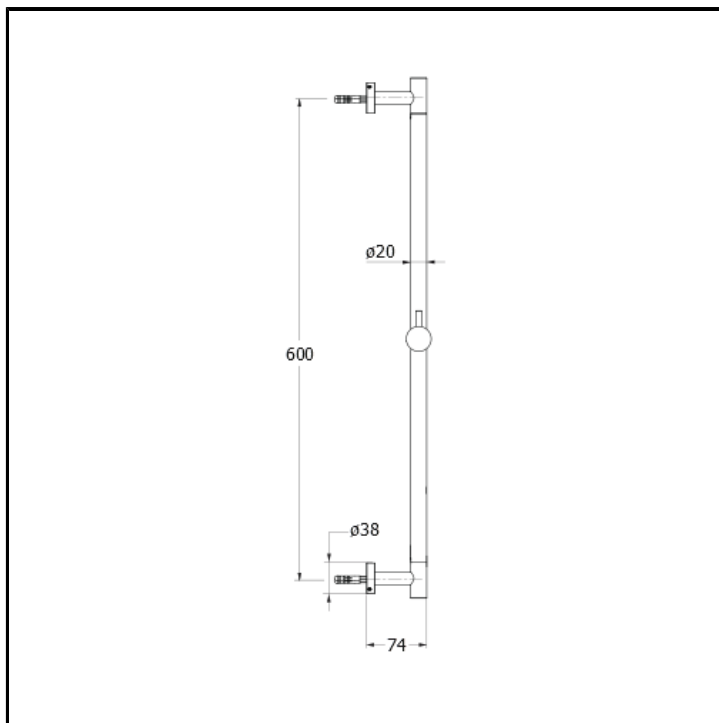

CRIPD070

60 cm sliding bar with slide rail

FINITURE

- White matt
- Chrome
- Polished black chrome
- Brushed black chrome
- PVD polished gold brass
- PVD brushed gold brass
- Polished metallic
- Brushed metallic
- Black matt
- Yellow gold oro
- PVD polished rose gold
- PVD brushed rose gold
- Brushed old brass