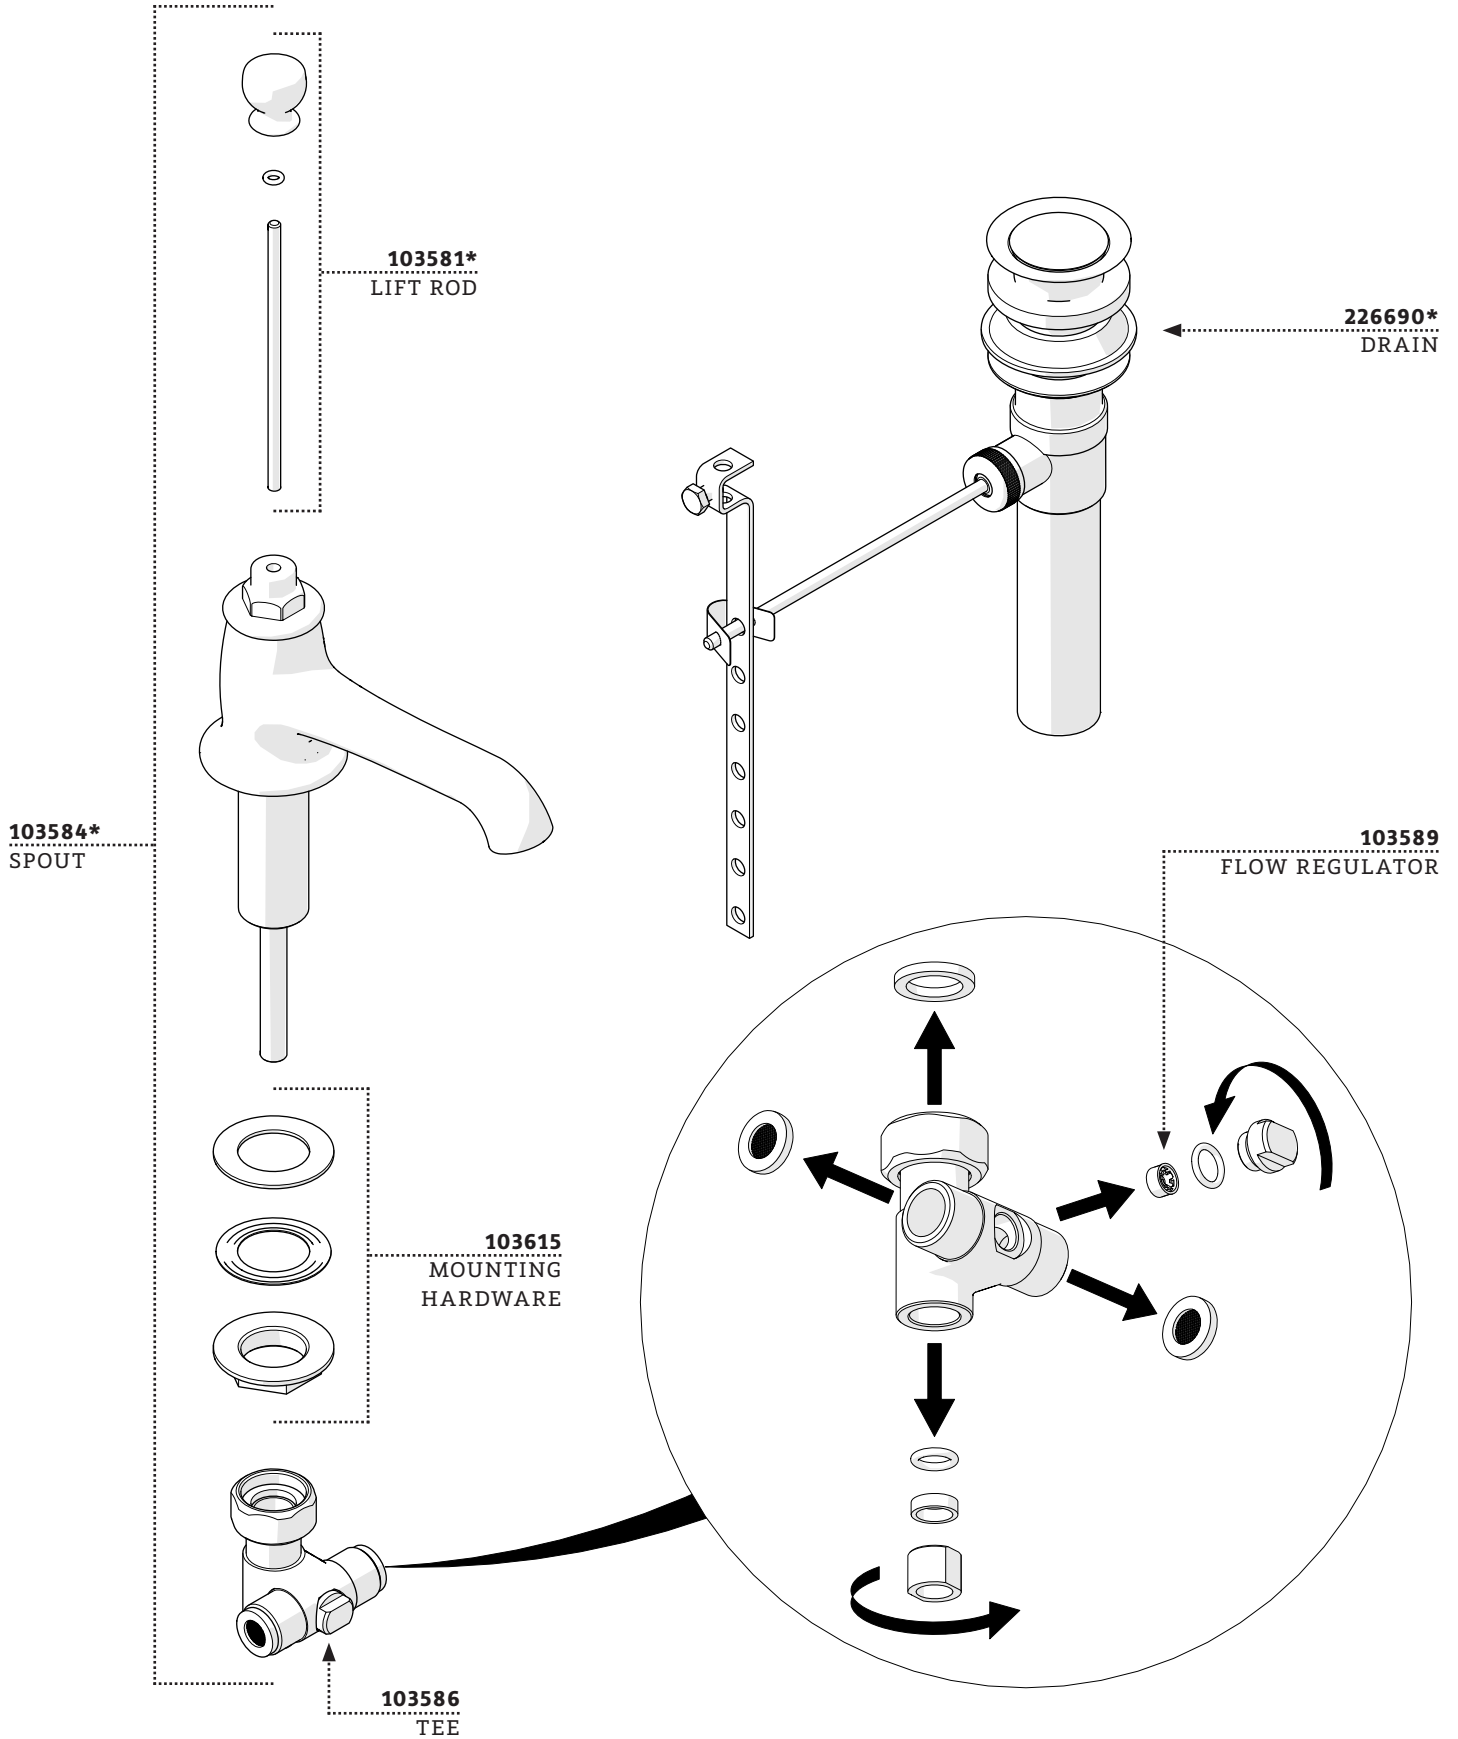

**SERVICE PARTS**

**SERVICE PARTS**

**104272**  
WHITE PORCELAIN HOT INDICE  
**104273**  
WHITE PORCELAIN COLD INDICE

**103587\***  
CROSS HANDLE WITH COLD INDICE  
**103588\***  
CROSS HANDLE WITH HOT INDICE

**103582\***  
LEVER HANDLE  
WITH COLD INDICE  
**103583\***  
LEVER HANDLE  
WITH HOT INDICE

**103585\***  
ESCUTCHEON

**846110**  
HANDLE TRIM CONNECTOR

**999048**  
MOUNTING HARDWARE

**337847**  
COUNTERCLOCKWISE ON CARTRIDGE  
**258790**  
CLOCKWISE ON CARTRIDGE

**523097**  
COUNTERCLOCKWISE ON  
SIDE BODY  
**253327**  
CLOCKWISE ON SIDE BODY

**973088++**  
HOSE