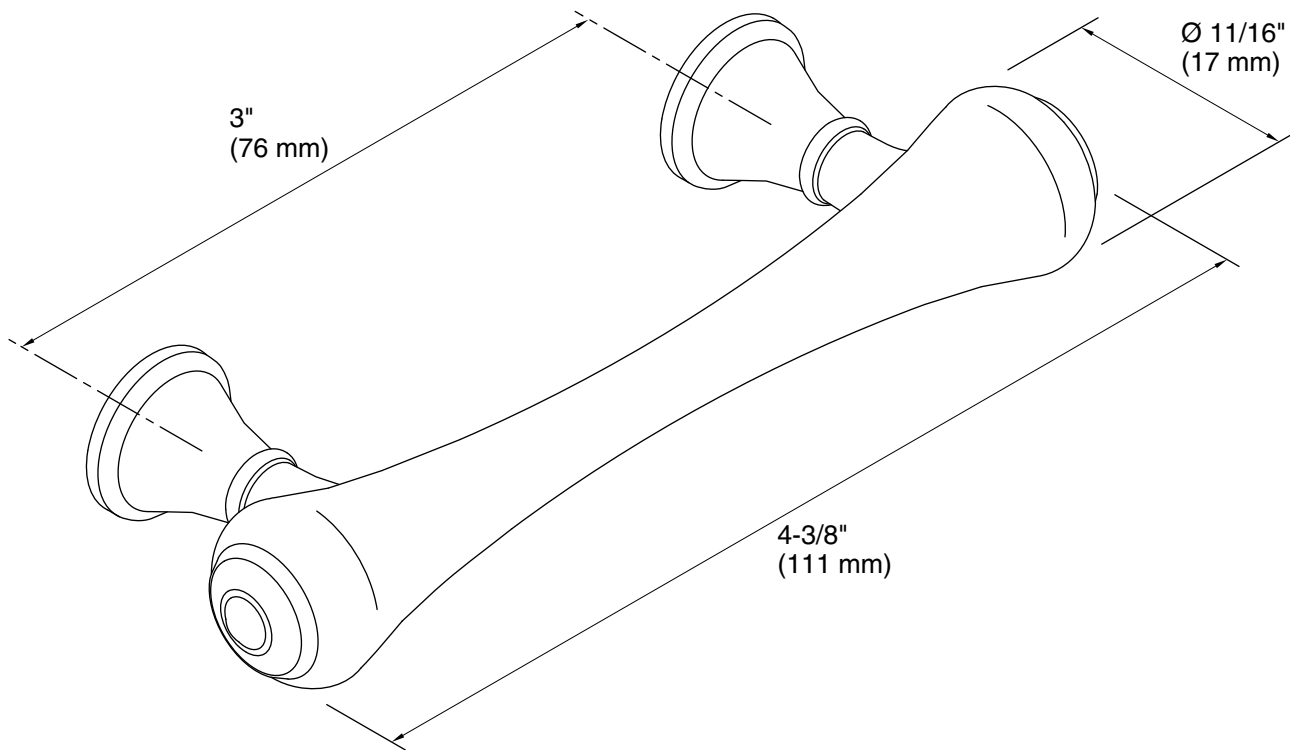

Color	Code	Description
	BN	Vibrant® Brushed Nickel
	BV	Vibrant® Brushed Bronze

Technical Information

All product dimensions are nominal.

Material: Brass