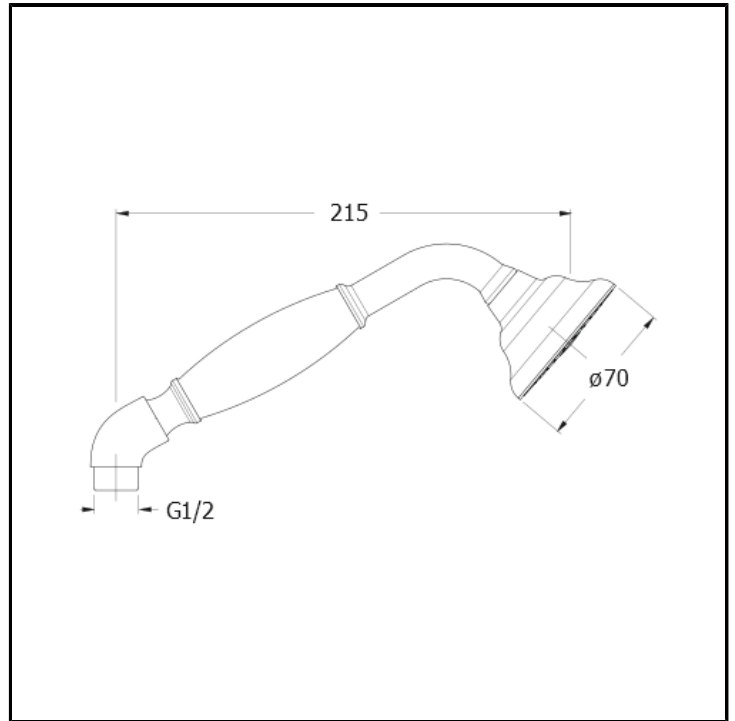

Skewed anti-lime hand shower