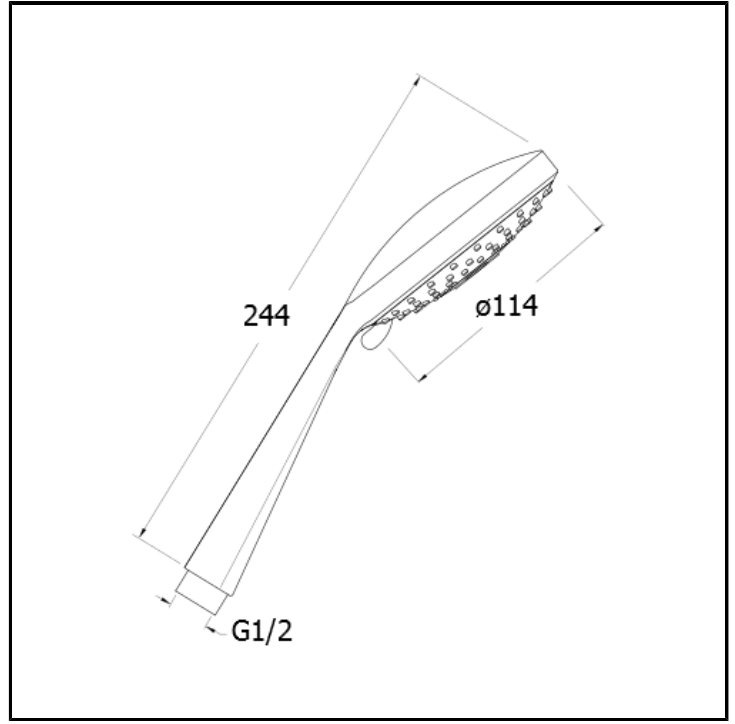

# CRIPD302

Anti-lime multi-jet hand shower