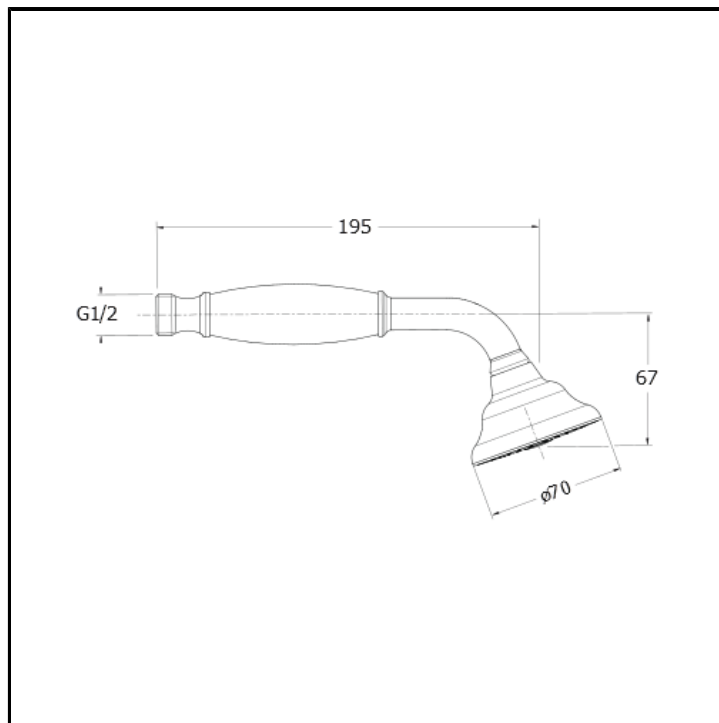

# CRIPD106

Anti-lime hand shower