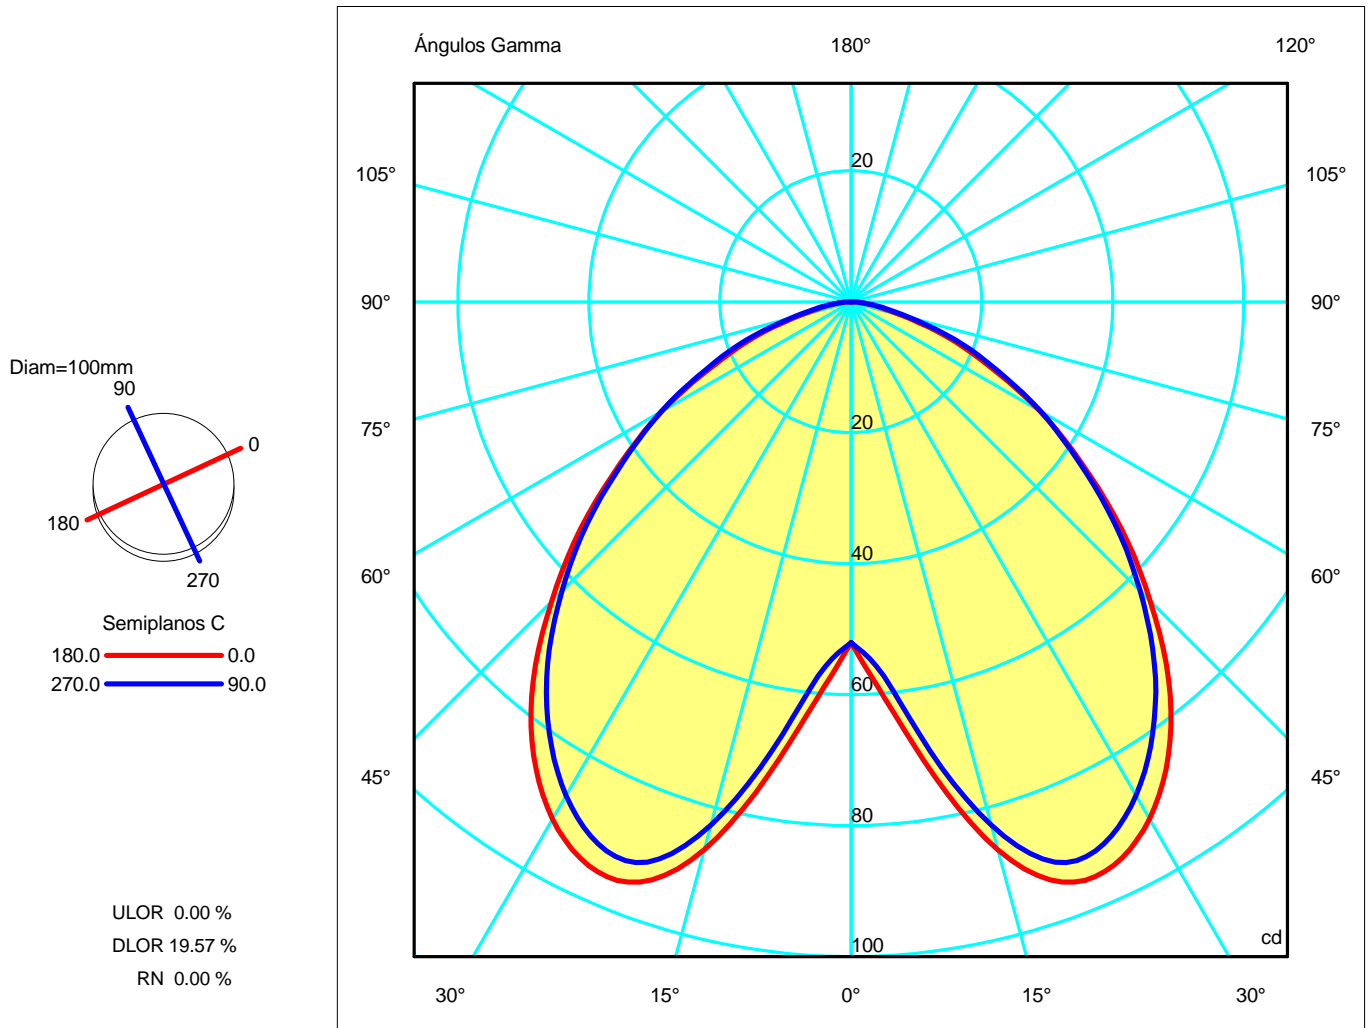

Продажа дизайнерской мебели, света и аксессуаров по всей России
8 (800) 500-70-36
hello@barcelonadesign.ru
www.barcelonadesign.ru

Luminaire
Code 00-5678-05-DC
Name Colgante ECLIPSE 20W CFL E27
Measur.
Code CL116A17F026G
Name Colgante ECLIPSE 20W CFL E27

Luminaire Flux	247.22 lm	Luminaire Power	20.00 W	Efficacy	12.36 lm/W	Efficiency	19.57%
Lamps Flux	1263.00 lm	Maximum value	96.11 cd	Position	C=75.00 G=25.00	CG	Double Symmetrical
Round Luminaire Round Luminous Area		Diam. Diam.	100 mm 82 mm	Height Height	200 mm 0 mm		
Horizontal Luminous Area Emitting area on Plane 0° Emitting area on Plane 90°		0.005281 m2 0.000000 m2 0.000000 m2		Emitting area on Plane 180° Emitting area on Plane 270° Glare area at 76°		0.000000 m2 0.000000 m2 0.001278 m2	
Coordinate system Date Measurement Distance		CG 02-02-2017 6.44		Symmetry Type Maximum Gamma Angle Measurement Flux		Double Symmetrical 90 1263.00 lm	
Operator Temperature Humidity Notes		Asselum T2 25.00 °C 51.00 % CG		Source Voltage [V] Source current [A] Photocell		230.00 V Prc	

Luminaire Lamps					
Line	Code	Name	Flux [lm]	Pow. [W]	Q.ty
	00-5678-05-DC	Colgante ECLIPSE 20W CFL E27	1263.00	20.00	1
C.I.E.	53 85 98 100 20	D DIN 5040	A40		
F UTE	0.20 D	B NBN	BZ 4