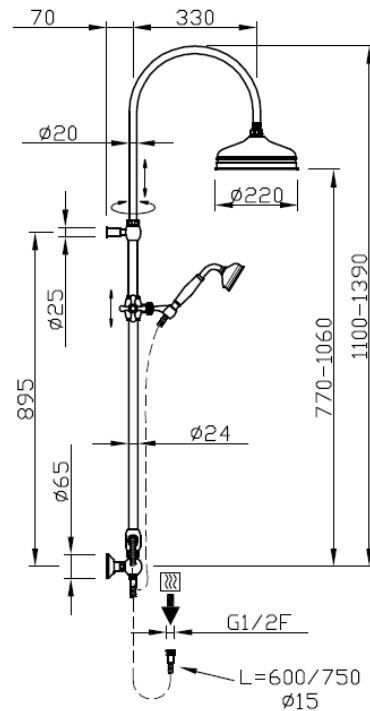

Telescopic colonial exposed

Telescopic colonial exposed
30025/ED-CR

TECHNICAL INFORMATION

Traditional telescopic and turning shower column with adjustable mounting with articulated shower holder, diverter and external holder with brass flexible hose cm 60. Ø270 non-liming inspectable and serviceable traditional shower head in brass/stainless steel. Brass inspectable and serviceable traditional one jet shower. Brass double spiral flexible hose cm 150. CHROME

Flow rate:

? Doccia o soffione?

PICTURE

SPARE PARTS

FEATURES

Rain jet

Non-liming

adjustable telescopic shower column

TECHNICAL DRAWING

FINISHINGS