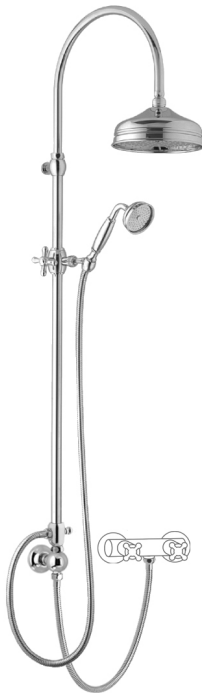

Telescopic colonial exposed

Telescopic colonial exposed
30025/ED-CR

TECHNICAL INFORMATION

Traditional telescopic and turning shower column with adjustable mounting with articulated shower holder, diverter and external holder with brass flexible hose cm 60. Ø270 non-liming inspectable and serviceable traditional shower head in brass/stainless steel. Brass inspectable and serviceable traditional one jet shower. Brass double spiral flexible hose cm 150. CHROME

Flow rate:

? Doccia o soffione?

PICTURE

SPARE PARTS

FEATURES

Rain jet

Non-liming

adjustable telescopic shower column